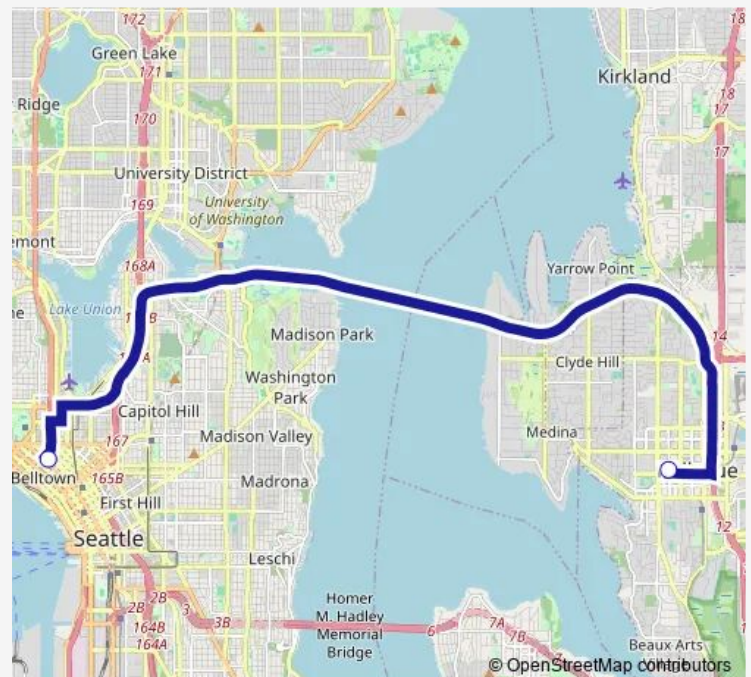

Bus (Everest) Belltown AM

[Go to website](#)

Direction

Everest - Belltown — Everest

2 stops

[Open route schedule](#)

Everest - Belltown

Everest

Route schedule

Everest - Belltown — Everest

Monday 07:10-08:45

Tuesday 07:10-08:45

Wednesday 07:10-08:45

Thursday 07:10-08:45

Friday 07:10-08:45

Saturday —

Sunday —

Route info

Direction: Everest - Belltown

Stops: 2

Trip Duration: 0 hour 30 min

(Everest) Belltown AM

(Everest) Belltown AM Bus time schedules and route maps are available in an offline PDF at busmaps.com. Use the busmaps.com website to see live bus times, train schedule or subway schedule, and step-by-step directions for all public transit in