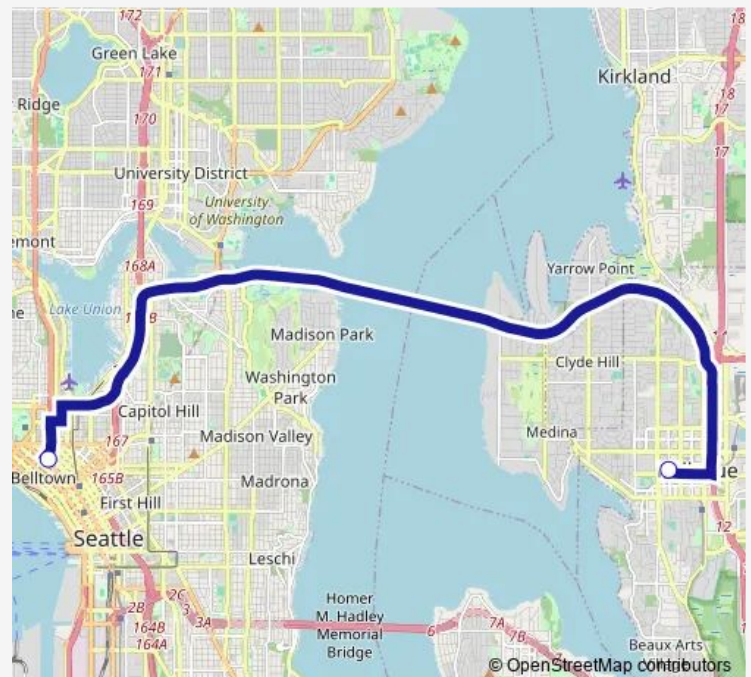

Bus (Everest) Belltown Am

[Go to website](#)

Direction

Everest - Belltown — Everest

2 stops

[Open route schedule](#)

Everest - Belltown

Everest

Route schedule

Everest - Belltown — Everest

Monday 07:10-08:45

Tuesday 07:10-08:45

Wednesday 07:10-08:45

Thursday 07:10-08:45

Friday 07:10-08:45

Saturday —

Sunday —

Route info

Direction: Everest - Belltown

Stops: 2

Trip Duration: 0 hour 30 min

(Everest) Belltown Am