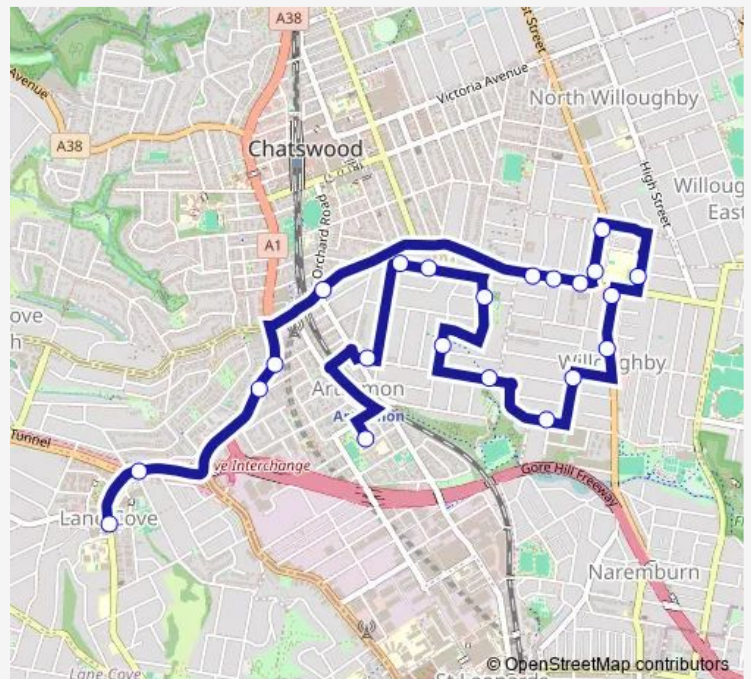

School Bus 762w Artarmon Public School to Lane Cove Shops

Go to website

Direction

Artarmon Public School, Abbott Rd — Longueville Rd Opp Lane Cove Library

22 stops

[Open route schedule](#)

- Artarmon Public School, Abbott Rd
- Artarmon Rd At Tindale Rd
- Stafford Rd Opp Tindale Rd
- Stafford Rd Opp Stewart St
- Godfrey Rd Opp Selwyn St
- Smith St At Onyx Rd
- Artarmon Rd Before Sydney St
- Artarmon Rd Opp Edward St
- Edward St At Wyalong St
- Willoughby Rd At Julian St
- Willoughby Rd Before Mowbray Rd
- Willoughby Girls High School, Keary St, Stand 5
- Laurel Bank Cottage, Penshurst St
- Penshurst St Before Mowbray Rd
- Mowbray Rd Opp Ward St
- Mowbray Rd Opp Wallace St
- Mowbray Rd Opp Mabel St
- Mowbray Rd Before Elizabeth St
- Pacific Hwy At Palmer St
- Pacific Hwy At Eric Rd

Route schedule

Artarmon Public School, Abbott Rd — Longueville Rd Opp Lane Cove Library

Monday	15:00
Tuesday	15:00
Wednesday	15:00
Thursday	15:00
Friday	15:00
Saturday	—
Sunday	—

Route info

Direction: Artarmon Public School, Abbott Rd

Stops: 22

Trip Duration: 0 hour 47 min

762w — Artarmon Public School to Lane Cove Shops

Lane Cove Interchange, Longueville Rd, Stand C

Longueville Rd Opp Lane Cove Library

762w School Bus time schedules and route maps are available in an offline PDF at busmaps.com. Use the busmaps.com website to see live bus times, train schedule or subway schedule, and step-by-step directions for all public transit in Sydney