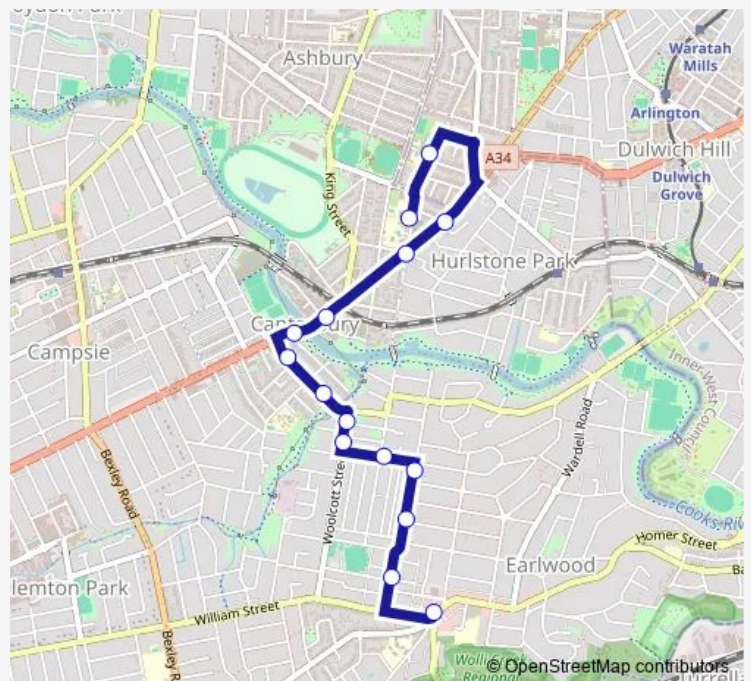

School Bus 629s Canterbury Girls High to Earlwood

[Go to website](#)

Direction

Canterbury Girls High School, Church St — Earlwood Shops, Homer St, Stand C

15 stops

[Open route schedule](#)

- Canterbury Girls High School, Church St
- Canterbury Boys High School, Hardy St
- Canterbury Rd At Dunkeld Av
- Canterbury Rd At Church St
- Canterbury Station, Canterbury Rd, Stand F
- Saint Mary Mackillop Reserve, Canterbury Rd
- Fore St Opp Ivy St
- Fore St After High St
- Joanna Thompson Reserve, Woolcott St
- Woolcott St At Elsie St
- Caroline St At River St
- Thompson St After Flers Av
- Thompson St At Kitchener Av
- Cameron Av At Larkhall Av
- Earlwood Shops, Homer St, Stand C

Route schedule

Canterbury Girls High School, Church St — Earlwood Shops, Homer St, Stand C

Monday	15:18
Tuesday	14:38
Wednesday	14:55
Thursday	15:18
Friday	—
Saturday	—
Sunday	—

Route info

Direction: Canterbury Girls High School, Church St

Stops: 15

Trip Duration: 0 hour 30 min

629s — Canterbury Girls High to Earlwood

629s School Bus time schedules and route maps are available in an offline PDF at busmaps.com. Use the busmaps.com website to see live bus times, train schedule or subway schedule, and step-by-step directions for all public transit in Sydney

The schedule is provided in the local timezone. Times with "(+1)" indicate departures on the next day.

PDF file created on 2025-01-16

2024 BusMaps.com - All Rights Reserved