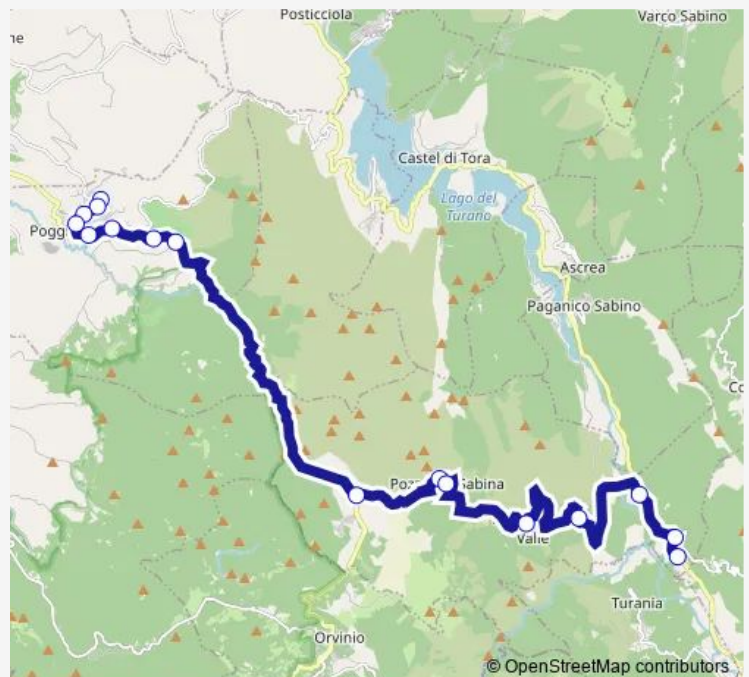

POGGIO MOIANO | Via Licinese Via Monacelli # f9732

POGGIO MOIANO | Via Licinese (Km 9) # f9733

POZZAGLIA | Bivio Licinese # f9734

POZZAGLIA | via Roma # f9898

POZZAGLIA | piazza Sant'Agostina I # f9735

POZZAGLIA | Montorio in Valle # f9736

POZZAGLIA | Pietraforte # f9737

COLLEGIOVE | Via Turanense Via Pietraforte # f8783

COLLEGIOVE | Via Turanense Via Collalto # f8784

COLLEGIOVE | Deposito # f8785

Route schedule

POGGIO MOIANO | Deposito # f9727 — COLLEGIOVE | Deposito # f8785

Monday	20:30
Tuesday	20:30
Wednesday	20:30
Thursday	20:30
Friday	20:30
Saturday	20:30
Sunday	—

Route info

Direction: POGGIO MOIANO | Deposito # f9727

Stops: 16

Trip Duration: 0 hour 30 min

Bus time schedules and route maps are available in an offline PDF at [busmaps.com](https://busmaps.com). Use the [busmaps.com](https://busmaps.com) website to see live bus times, train schedule or subway schedule, and step-by-step directions for all public transit in Poggio Moiano