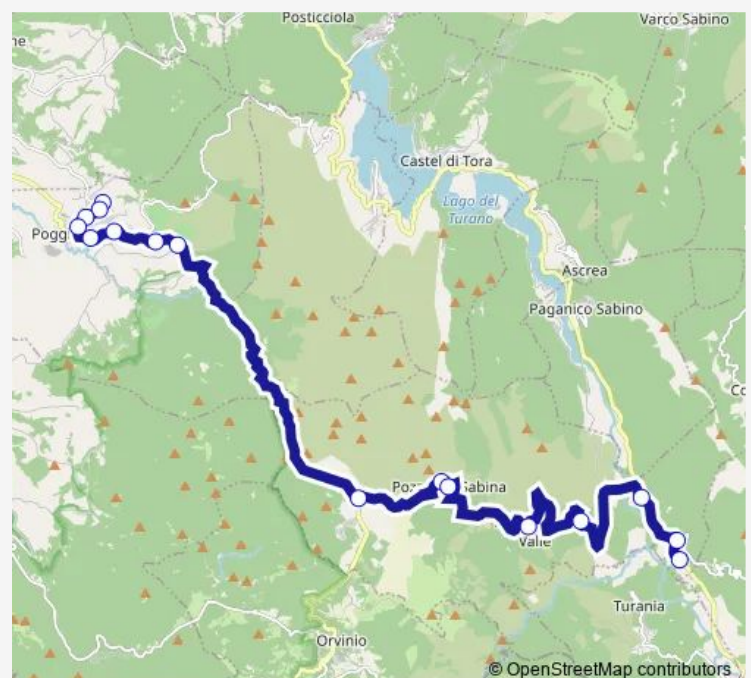

Direction

Poggio Moiano | Deposito # f9727 — Collegiove | Deposito # f8785

16 stops

[Open route schedule](#)

Poggio Moiano | Deposito # f9727

Poggio Moiano | Campo Sportivo # f9726

Poggio Moiano | Viale Manzoni (Scuole) # f9728

Poggio Moiano | Via Licinese Viale Manzoni # f9729

Poggio Moiano | Via Licinese Via Giulio Cesare # f9730

Poggio Moiano | Via Licinese Via Vespasiano # f9731

Poggio Moiano | Via Licinese Via Monacelli # f9732

Poggio Moiano | Via Licinese (Km 9) # f9733

Pozzaglia | Bivio Licinese # f9734

Pozzaglia | via Roma # f9898

Pozzaglia | piazza Sant'Agostina I # f9735

Pozzaglia | Montorio in Valle # f9736

Pozzaglia | Pietraforte # f9737

Collegiove | Via Turanense Via Pietraforte # f8783

Collegiove | Via Turanense Via Collalto # f8784

Collegiove | Deposito # f8785

Route schedule

Poggio Moiano | Deposito # f9727 — Collegiove | Deposito # f8785

Monday 20:30

Tuesday 20:30

Wednesday 20:30

Thursday 20:30

Friday 20:30

Saturday 20:30

Sunday —

Route info

Direction: Poggio Moiano | Deposito # f9727

Stops: 16

Trip Duration: 0 hour 30 min