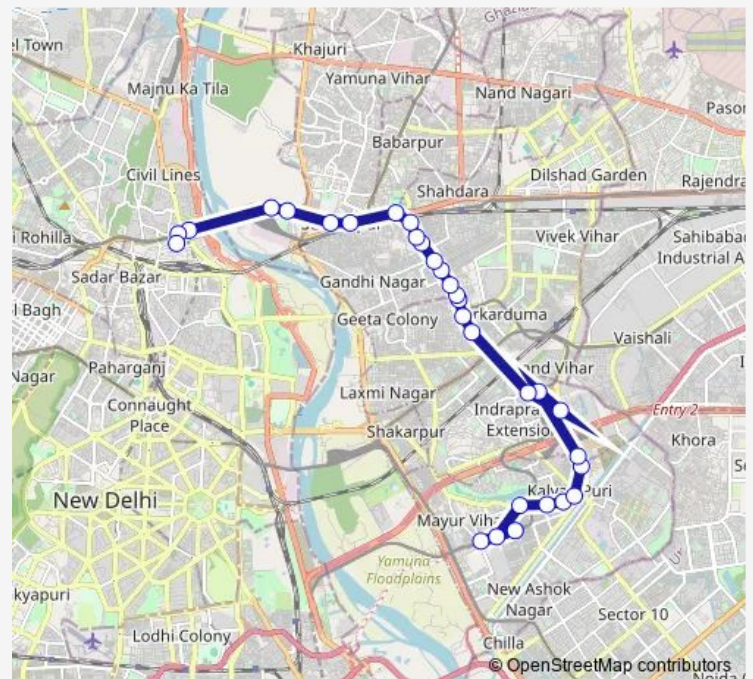

Swaran Cinema

East Azad Nagar

Jharkhandi

Route schedule

Mayur Vihar Ph 1 Terminal — Mori Gate Terminal

Monday 05:40-21:55

Tuesday 05:40-21:55

Wednesday 05:40-21:55

Thursday 05:40-21:55

Friday 05:40-21:55

Saturday 05:40-21:55

Sunday 05:40-21:55

Route info

Direction: Mayur Vihar Ph 1 Terminal

Stops: 30

Trip Duration: 1 hour 12 min

211adown

BusMaps

Kanti Nagar Extension

Welcome Metro Station

Seelampur Metro Station

Dharam Pura

Shastri Park

Shyam Giri Mandir

Isbt Bridge

Isbt Nityanand Marg

Mori Gate Terminal

211adown Bus time schedules and route maps are available in an offline PDF at busmaps.com. Use the busmaps.com website to see live bus times, train schedule or subway schedule, and step-by-step directions for all public transit in Delhi