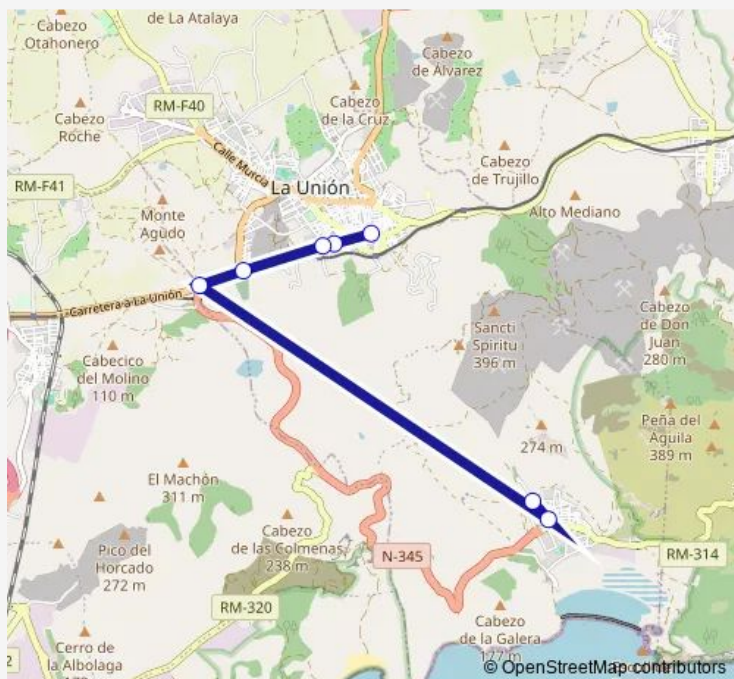

Bus ALSA - L11i L11 ida La Union-Portman

[Go to website](#)

Direction

Calle Mayor -Cart — Casa de Solano -Cart

7 stops

[Open route schedule](#)

Calle Mayor -Cart

Calle Mayor 1 -Cart

El Punto -Cart

Tanatorio La Union -Cart

La Esperanza (La Union) -Cart

Portman

Casa de Solano -Cart

Route schedule

Calle Mayor -Cart — Casa de Solano -Cart

Monday 07:00-20:30

Tuesday 07:00-20:30

Wednesday 07:00-20:30

Thursday 07:00-20:30

Friday 07:00-20:30

Saturday 07:15-20:15

Sunday 07:15-20:15

Route info

Direction: Calle Mayor -Cart

Stops: 7

Trip Duration: 0 hour 15 min

■ ALSA - L11i — L11 ida La Union-Portman