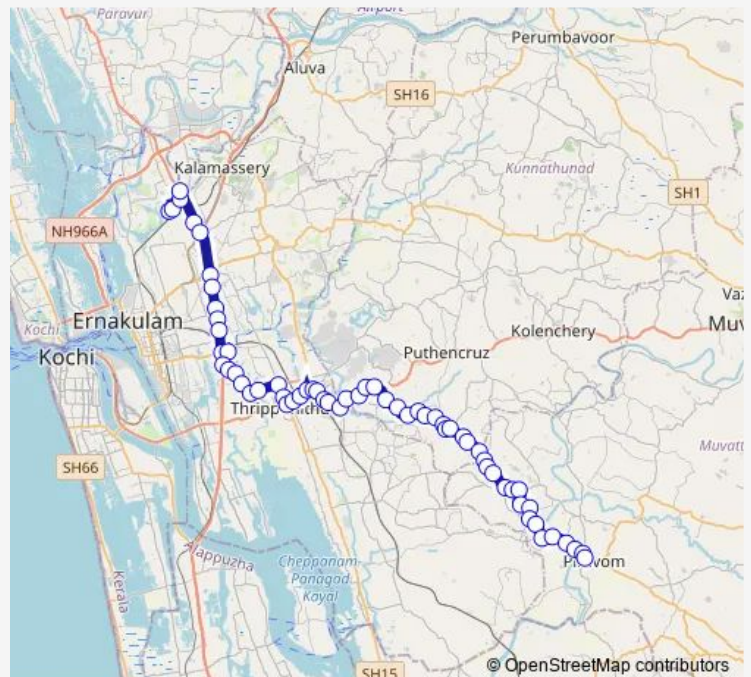

Petta East

S N Junction

Thrippunithura Old Stand

Route schedule

Amrita Institute of Medical Science — Piravom

Monday 06:00

Tuesday 06:00

Wednesday 06:00

Thursday 06:00

Friday 06:00

Saturday 06:00

Sunday 06:00

Route info

Direction: Amrita Institute of Medical Science

Stops: 62

Trip Duration: 1 hour 49 min