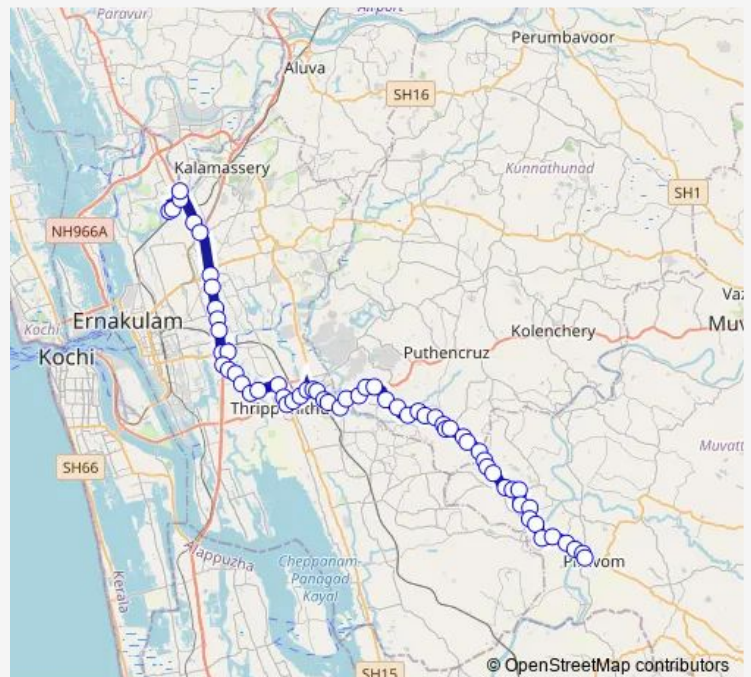

Petta East

S N Junction

Thrippunithura Old Stand

Route schedule

Amrita Institute of Medical Science — Piravom

Monday 06:00

Tuesday 06:00

Wednesday 06:00

Thursday 06:00

Friday 06:00

Saturday 06:00

Sunday 06:00

Route info

Direction: Amrita Institute of Medical Science

Stops: 62

Trip Duration: 1 hour 49 min