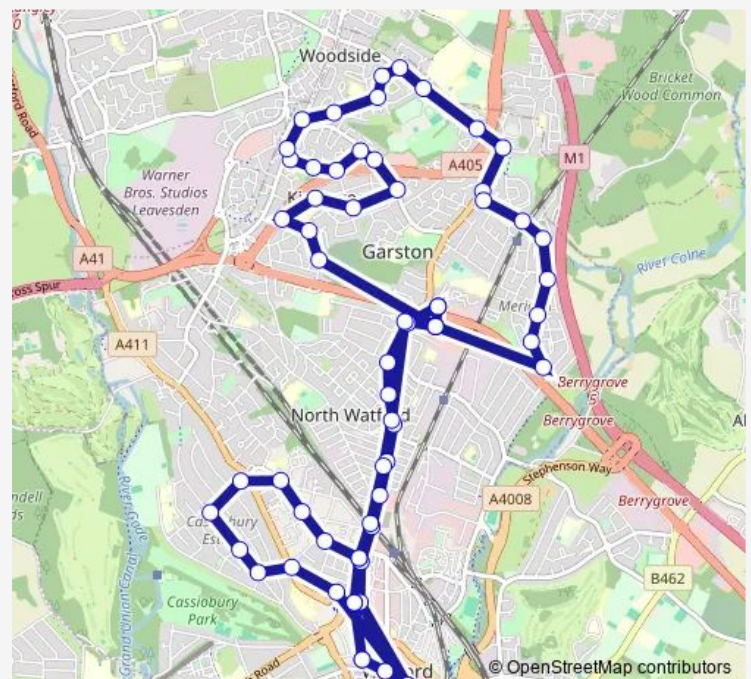

Boundary Way

Francis Combe Academy

Three Horseshoes PH West

Route schedule

Sainsbury's — Sainsbury's

Monday 09:20-14:18

Tuesday 09:20-14:18

Wednesday 09:20-14:18

Thursday 09:20-14:18

Friday 09:20-14:18

Saturday —

Sunday —

Route info

Direction: Sainsbury's

Stops: 66

Trip Duration: 1 hour 38 min

Garsmouth Way

Widgeon Way

Asda Hypermarket

Sainsbury's

Library

Bushey Mill Lane

Buckingham Road

Windsor Road

14 stops

[Open route schedule](#)

Market Street

Exchange Road

West Street

Railway Bridge

Regent Street

Windsor Road