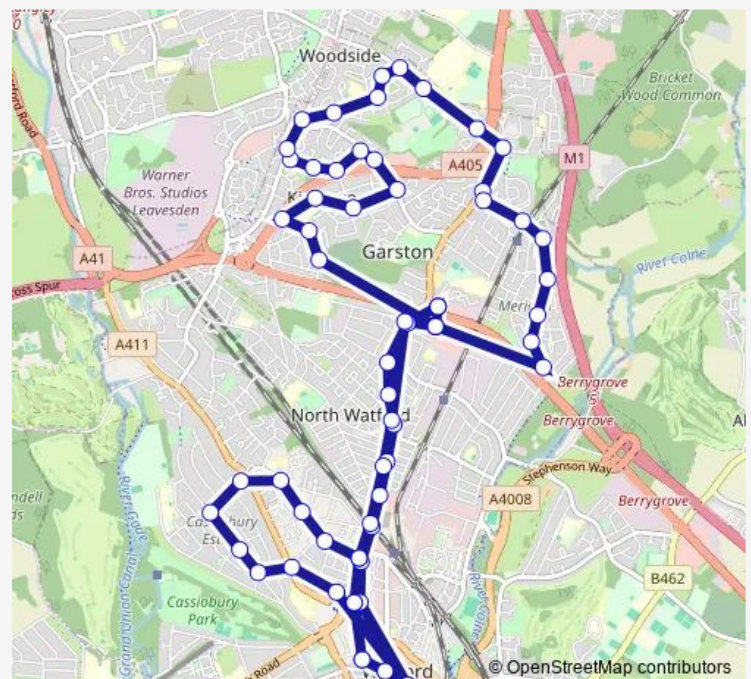

Boundary Way

Francis Combe Academy

Three Horseshoes PH West

Route schedule

Sainsbury's — Sainsbury's

Monday 09:20-14:18

Tuesday 09:20-14:18

Wednesday 09:20-14:18

Thursday 09:20-14:18

Friday 09:20-14:18

Saturday —

Sunday —

Route info

Direction: Sainsbury's

Stops: 66

Trip Duration: 1 hour 38 min

Garsmouth Way

Widgeon Way

Asda Hypermarket

Sainsbury's

Library

Bushey Mill Lane

Buckingham Road

Windsor Road

Route schedule

Market Street — Kingswood Road

Monday	15:05
Tuesday	15:05
Wednesday	15:05
Thursday	15:05
Friday	15:05
Saturday	—
Sunday	—

Route info

Direction: Market Street

Stops: 14

Trip Duration: 0 hour 23 min