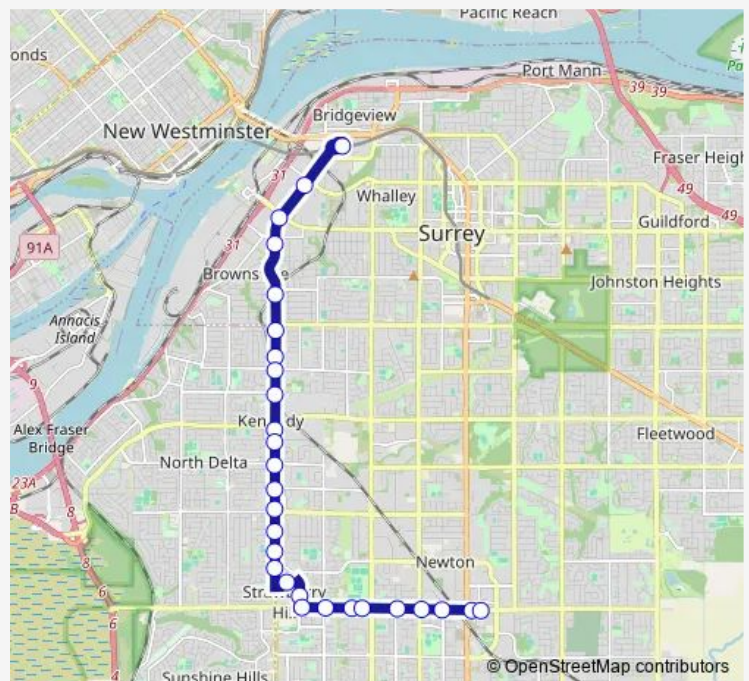

Tuesday 04:32-01:35⁺¹

Wednesday 04:32-01:35⁺¹

Thursday 04:32-01:35⁺¹

Friday 04:32-01:35⁺¹

Saturday 05:15-01:35⁺¹

Sunday 05:45-00:32⁺¹

Route info

Direction: Newton Exchange @ Bay 1

Stops: 31

Trip Duration: 0 hour 45 min

319 — Scott Station/Newton Exchange/Scottsdale

Northbound Scott Rd @ Holt Rd

Northbound Scott Rd @ 93A Ave

Northbound Scott Rd @ 96 Ave

Northbound Scott Rd @ 98 Ave

Northbound Scott Rd @ 99 Ave

Northbound Scott Rd @ 103a Ave

Northbound Scott Rd @ 104 Ave

Northbound Scott Rd @ Old Yale Rd

Northbound Scott Rd @ Lien Rd

Scott Road Station @ Bay 1

Direction

Scott Road Station @ Scott Rd — Newton Exchange @ Bay 5

Wednesday 05:01-02:06⁺¹

Thursday 05:01-02:06⁺¹

Friday 05:01-02:06⁺¹

Saturday 03:00-02:00⁺¹

Sunday 06:19-01:09⁺¹

Route info

Direction: Scott Road Station @ Scott Rd

Stops: 28