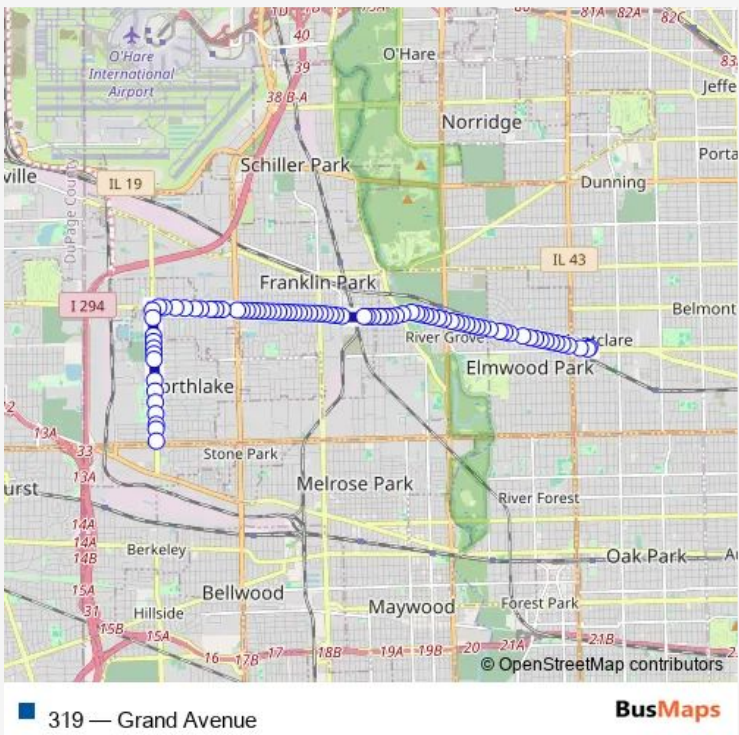

## Bus 319 Grand Avenue

[Go to website](#)

**Direction**  
 Bensenville Metra Station — Grand/Nordica (CTA Terminal)  
 97 stops  
[Open route schedule](#)

- Bensenville Metra Station
- Addison/Green
- Green/Center
- Green/York
- Green/May
- Green/Rose
- Green/Grace
- Green/Marion St
- Green/Marion Ct
- Green/Park
- Green/Evergreen
- Green/735 Green
- Green/County Line
- Green/Domenic
- Green/Podlin
- Franklin/Acorn
- Franklin/Runge
- Franklin/Sandra
- Franklin/Wolf
- Wolf/Addison
- Wolf/Belmont

Route schedule  
 Bensenville Metra Station — Grand/Nordica (CTA Terminal)

Monday	06:48-16:48
Tuesday	06:48-16:48
Wednesday	06:48-16:48
Thursday	06:48-16:48
Friday	06:48-16:48
Saturday	—
Sunday	—

Route info  
 Direction: Bensenville Metra Station  
 Stops: 97  
 Trip Duration: 0 hour 33 min