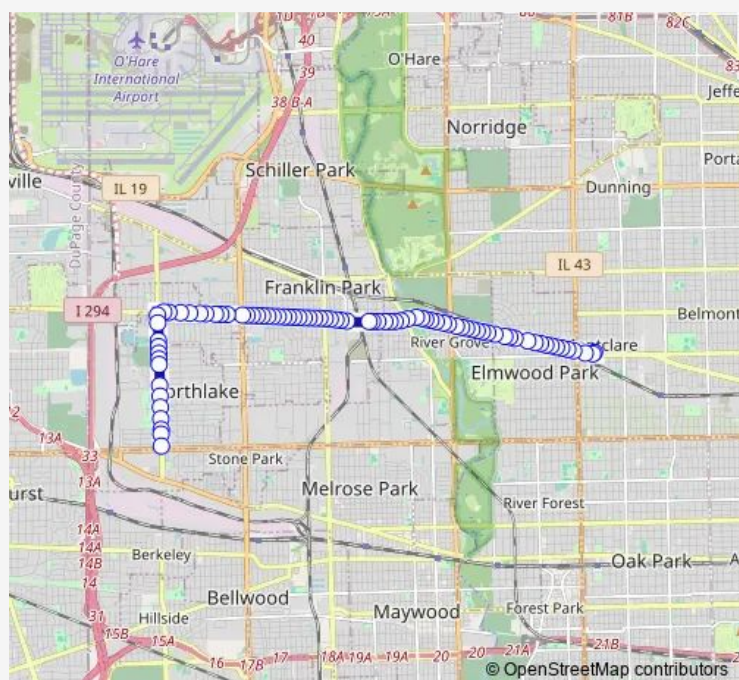

### Route schedule

Bensenville Metra Station — Grand/Nordica (CTA Terminal)

Monday 06:48-16:48

Tuesday 06:48-16:48

Wednesday 06:48-16:48

Thursday 06:48-16:48

Friday 06:48-16:48

Saturday —

### Route info

Direction: Bensenville Metra Station

Stops: 97

Trip Duration: 0 hour 33 min

Wolf/Barry

Wolf/Wellington

Grand/Wolf

Grand/Laporte