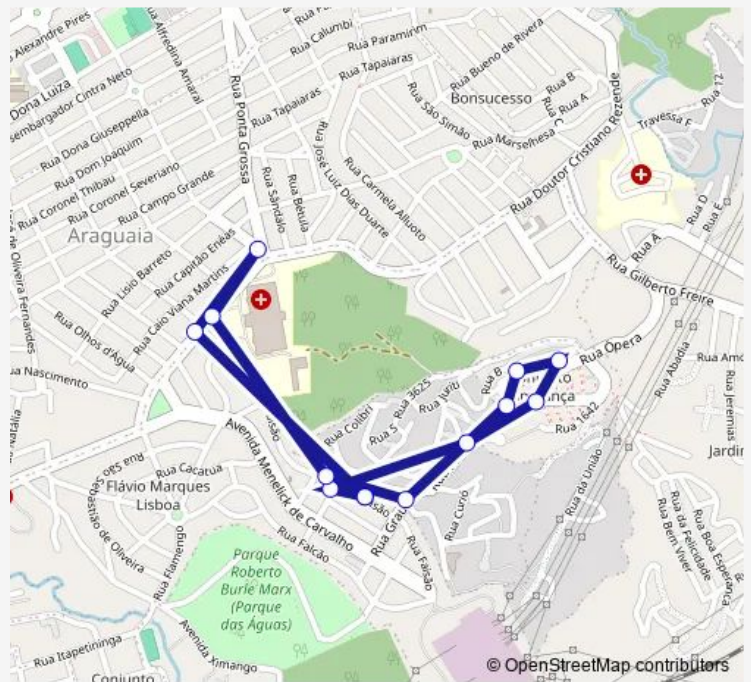

Route schedule

Rua Faisao 705 — Rua Faisao 705

Monday 04:50-20:30

Tuesday 04:50-20:30

Wednesday 04:50-20:30

Thursday 04:50-20:30

Friday 04:50-20:30

Saturday 06:00-17:30

Sunday 08:00-17:00

Route info

Direction: Rua Faisao 705

Stops: 10

Trip Duration: 0 hour 11 min

319 — Vila Cemig/Conj.Esperanca (Principal)

Direction

Rua Faisao 705 — Rua Faisao 705

13 stops

[Open route schedule](#)

Rua Faisao 705

Rua Comendador Jose Farah 18

Rua Pavao 58

Rua Atlanta 14

Rua Jardim Florestal 51

Rua Jardim Florestal 215

Trip Duration: 0 hour 19 min

Direction

Rua Faisao 705 — Rua Faisao 705

11 stops

[Open route schedule](#)

Rua Faisao 705

Rua Comendador Jose Farah 18

Rua Pavao 58