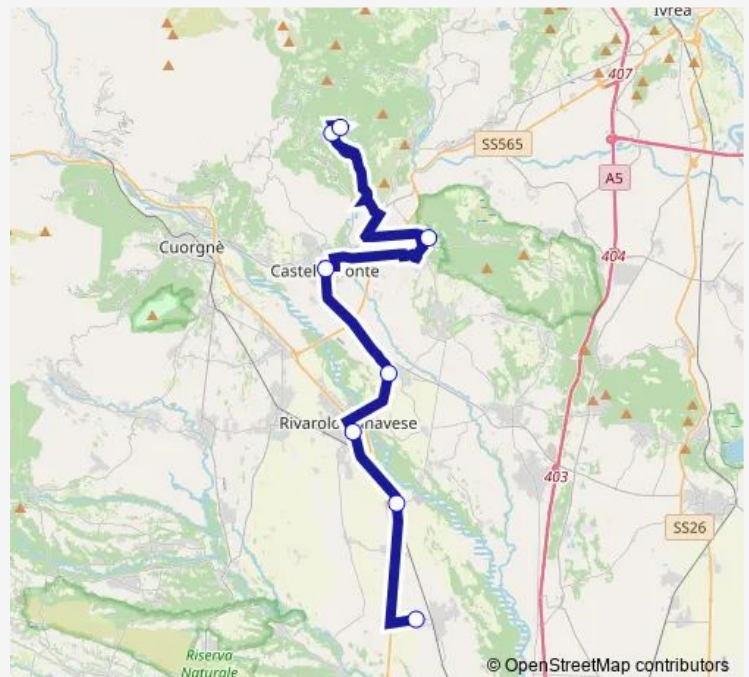

Ozegna

Rivarolo Canavese - Stazione - Piazza Zanotti

Feletto - Piazza Martiri

Bosconero - Eaton Livia

Route schedule

Muriaglio — Bosconero - Eaton Livia

Monday 05:00-21:00

Tuesday 05:00-21:00

Wednesday 05:00-21:00

Thursday 05:00-21:00

Friday 05:00-21:00

Saturday —

Sunday —

Route info

Direction: Muriaglio

Stops: 8

Trip Duration: 0 hour 45 min

Direction

Bosconero - Eaton Livia — Muriaglio

8 stops

[Open route schedule](#)

Bosconero - Eaton Livia

Feletto - Piazza Martiri

Rivarolo Canavese - Stazione - Piazza Zanotti

Tuesday 14:10-22:10

Wednesday 14:10-22:10

Thursday 14:10-22:10

Friday 14:10-22:10

Saturday 06:10

Sunday —

Route info

Direction: Bosconero - Eaton Livia