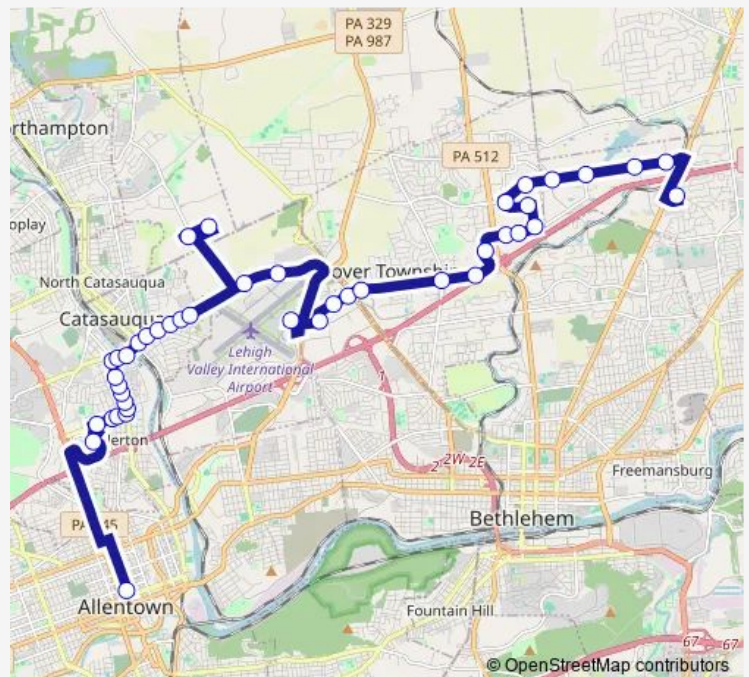

Direction

Bethlehem Square — LVM - 1 Platform

43 stops

[Open route schedule](#)

- Bethlehem Square
- Brodhead at Fritch Wb
- Brodhead at Tracy
- Brodhead at Opus Wb
- Brodhead at Mowrere Wb
- Brodhead at Township Line Wb
- Brodhead at Schelden Wb
- Commerce at Brodhead Sb
- Commerce at Courtney Eb
- Courtney at Highland Sb
- Highland at Burgess Wb
- Highland at Adler Wb
- Stoke Park at Wegmans Sb
- 330 Stoke Park Wb
- Stoke Park at Jacksonville Wb
- Stoke Park at High Point Wb
- Avenue C at Schoenersville Wb
- 2124 Avenue C
- City Line at Avenue C
- City Line at Airport
- Lvia - Airport Transit Center

Route schedule

Bethlehem Square — LVM - 1 Platform

Monday	06:45-19:45
Tuesday	06:45-19:45
Wednesday	06:45-19:45
Thursday	06:45-19:45
Friday	06:45-19:45
Saturday	—
Sunday	—

Route info

Direction: Bethlehem Square

Stops: 43

Trip Duration: 0 hour 45 min

Race at Cascade Dr Wb

1680 Race

Race at Fashion Wb

Fed Ex Willowbrook

Willowbrook at Geodis

Race at Willowbrook Sb

Sunday 03:40-16:40

Route info

Direction: Fed Ex Willowbrook

Stops: 20

Trip Duration: 0 hour 25 min

Direction

ATC - A Platform — Bethlehem Square

43 stops