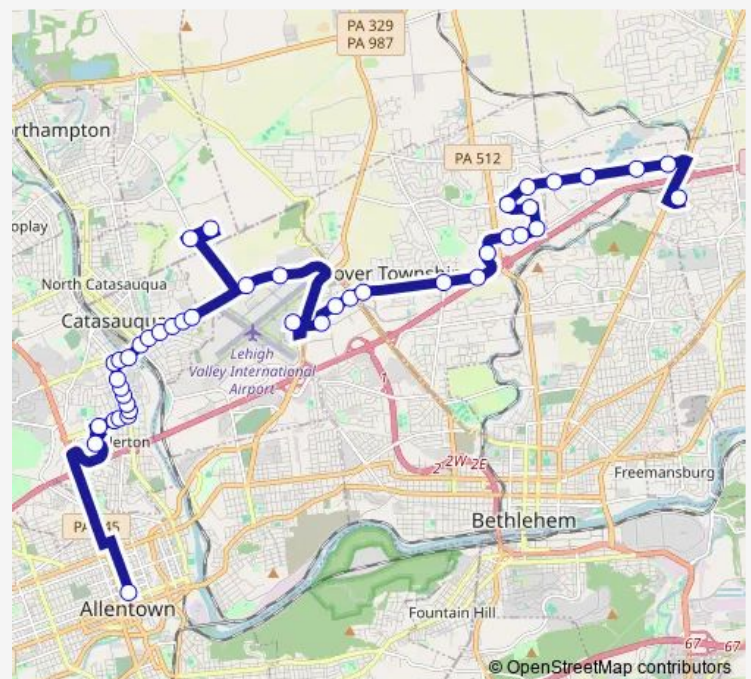

Stoke Park at Wegmans Sb

330 Stoke Park Wb

Stoke Park at Jacksonville Wb

Stoke Park at High Point Wb

Avenue C at Schoenersville Wb

2124 Avenue C

City Line at Avenue C

City Line at Airport

Lvia - Airport Transit Center

Route schedule

Bethlehem Square — LVM - 1 Platform

Monday 06:45-19:45

Tuesday 06:45-19:45

Wednesday 06:45-19:45

Thursday 06:45-19:45

Friday 06:45-19:45

Saturday —

Sunday —

Route info

Direction: Bethlehem Square

Stops: 43

Trip Duration: 0 hour 45 min

319 — 319 - Race Street

Race at Cascade Dr Wb

3rd at Jefferson Sb

Grape at 4th

Grape at 6th Wb

Grape at Jordan Wb

LVM - 1 Platform

Direction

Fed Ex Willowbrook — ATC - A Platform

20 stops