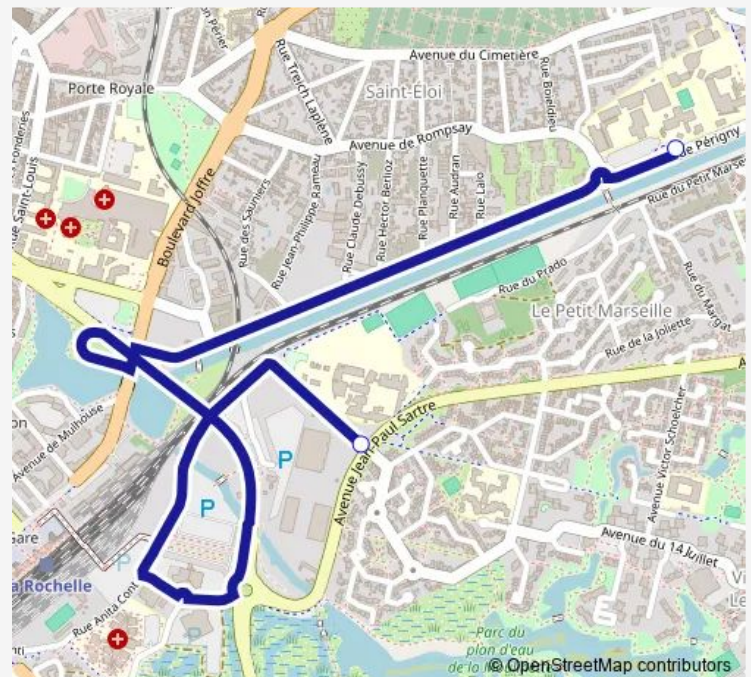

Bus 319 Navette LEP Rompsay

[Go to website](#)

Direction

LEP Rompsay — Lycée Valin

2 stops

[Open route schedule](#)

LEP Rompsay

Lycée Valin

Route schedule

LEP Rompsay — Lycée Valin

Monday	17:55
Tuesday	17:55
Wednesday	12:40
Thursday	17:55
Friday	17:55
Saturday	—
Sunday	—

Route info

Direction: LEP Rompsay

Stops: 2

Trip Duration: 0 hour 10 min

319 — Navette LEP Rompsay

Direction

Lycée Valin — LEP Rompsay

2 stops

[Open route schedule](#)

Lycée Valin

LEP Rompsay

Route schedule

Lycée Valin — LEP Rompsay

Monday	07:40-08:50
Tuesday	07:40-08:50
Wednesday	07:40-08:50
Thursday	07:40-08:50
Friday	07:40-08:50
Saturday	—
Sunday	—

Route info

Direction: Lycée Valin

Stops: 2

Trip Duration: 0 hour 10 min

319 Bus time schedules and route maps are available in an offline PDF at busmaps.com. Use the busmaps.com website to see live bus times, train schedule or subway schedule, and step-by-step directions for all public transit in La Rochelle