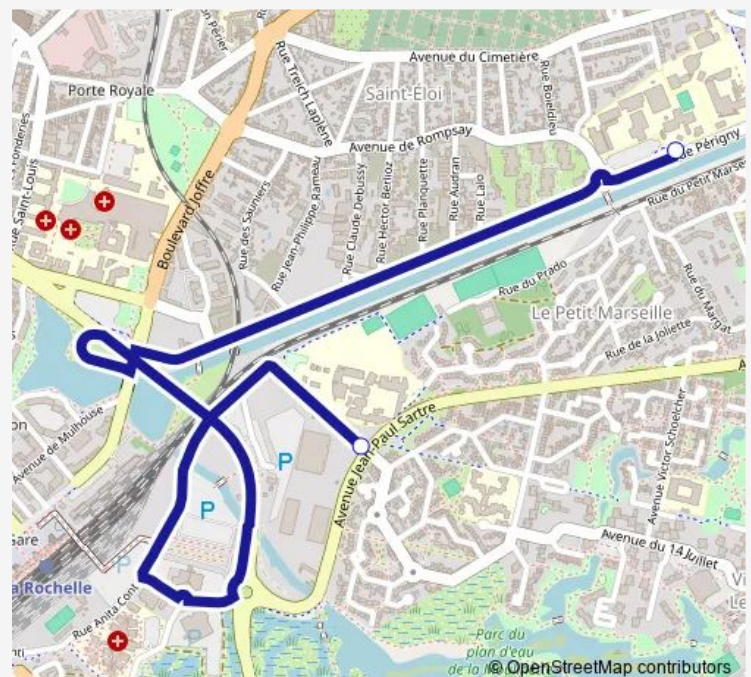

Bus 319 Navette LEP Romsay

[Go to website](#)

Direction

LEP Romsay — Lycée Valin

2 stops

[Open route schedule](#)

LEP Romsay

Lycée Valin

Route schedule

LEP Romsay — Lycée Valin

Monday	17:55
Tuesday	17:55
Wednesday	12:40
Thursday	17:55
Friday	17:55
Saturday	—
Sunday	—

Route info

Direction: LEP Romsay

Stops: 2

Trip Duration: 0 hour 10 min

319 — Navette LEP Romsay

Direction

Lycée Valin — LEP Rompsay

2 stops

[Open route schedule](#)

Lycée Valin

LEP Rompsay

Route schedule

Lycée Valin — LEP Rompsay

Monday	07:40-08:50
Tuesday	07:40-08:50
Wednesday	07:40-08:50
Thursday	07:40-08:50
Friday	07:40-08:50
Saturday	—
Sunday	—

Route info

Direction: Lycée Valin

Stops: 2

Trip Duration: 0 hour 10 min

319 Bus time schedules and route maps are available in an offline PDF at busmaps.com. Use the busmaps.com website to see live bus times, train schedule or subway schedule, and step-by-step directions for all public transit in La Rochelle