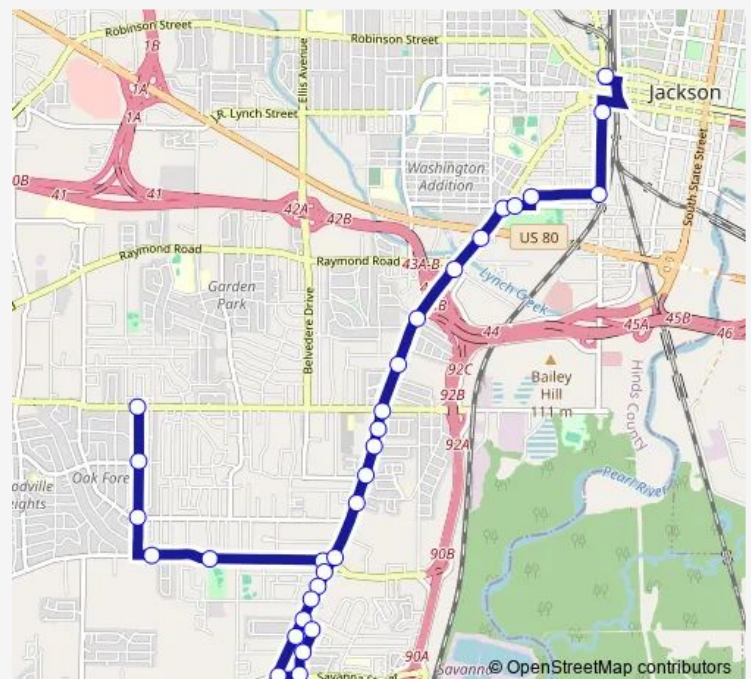

Cooper Rd & Cedar Ln

Terry Rd. & Grandview Cir.

Terry Rd & Mcdowell Rd

Route schedule

Mcdowell Rd & Oak Forest Dr — Union Station

Monday 05:40-18:40

Tuesday 05:40-18:40

Wednesday 05:40-18:40

Thursday 05:40-18:40

Friday 05:40-18:40

Saturday 07:10-17:10

Sunday —

Route info

Direction: Mcdowell Rd & Oak Forest Dr

Stops: 31

Trip Duration: 0 hour 33 min

7R — Raymond Road

Terry Rd. & Jackson Square

Terry Rd & Angle St

University Blvd & Wilmington St

University Blvd & Mega Mattress

Terry Rd. & W. Porter St.

Porter St @ Battlefield Park

Peabody St & Winter St

Winter & Gallatin

Gallatin & Lynch

Union Station

Direction

Union Station — Mcdowell Rd & Oak Forest Dr

34 stops

[Open route schedule](#)

Union Station