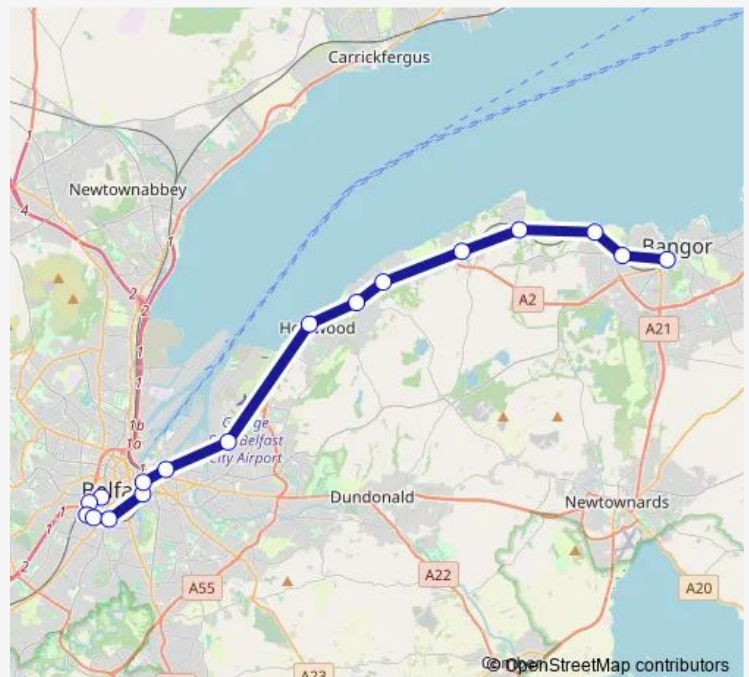

Rail 1_GC->BR Great Victoria Street - Bangor

[Go to website](#)

Direction

Great Victoria Street — Bangor

17 stops

[Open route schedule](#)

Great Victoria Street

Westlink Junction

City Junction

City Hospital

Botanic

Lanyon Place

Lagan Junction

Titanic Quarter

Sydenham

Hollywood

Marino

Cultra

Seahill

Helen's Bay

Carnalea

Bangor West

Bangor

Route schedule

Route info

Direction: Great Victoria Street

Stops: 17

Trip Duration: 0 hour 43 min

1_GC->BR — Great Victoria Street - Bangor

1_GC->BR Rail time schedules and route maps are available in an offline PDF at busmaps.com. Use the busmaps.com website to see live bus times, train schedule or subway schedule, and step-by-step directions for all public transit in Belfast