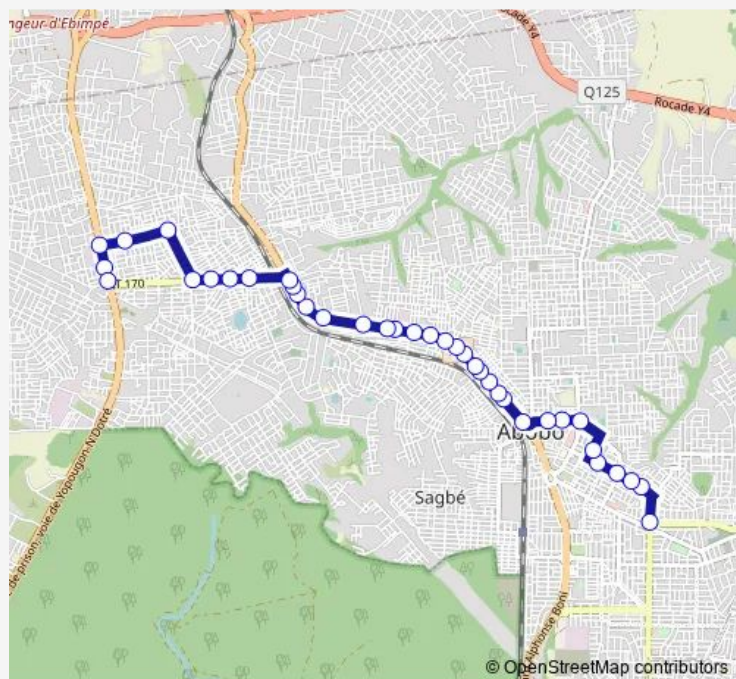

Saturday 06:00

Sunday 06:00

Route info

Direction: Samaké

Stops: 37

Trip Duration: 2 hour 0 min

Poubelle

Au Feu

Lavage

Hôtel du centre

Solibra

Route schedule

Gare N'dotré — Samaké

Monday 06:00

Tuesday 06:00

Wednesday 06:00

Thursday 06:00

Friday 06:00

Saturday 06:00

Sunday 06:00

Route info

Direction: Gare N'dotré

Stops: 41

Trip Duration: 2 hour 0 min