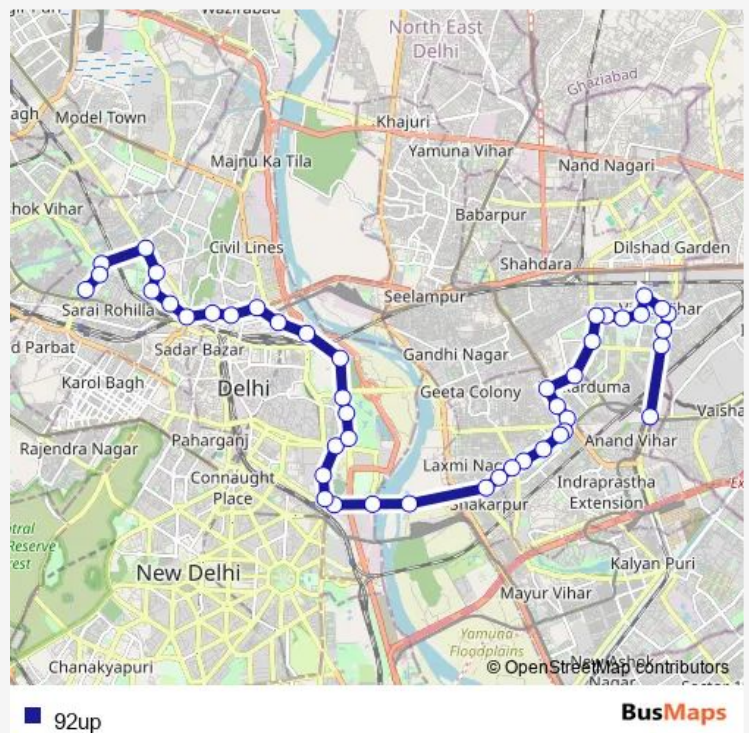

Nirman Vihar

Shakarpur Crossing

Shakarpur

Route schedule

Isbt Anand Vihar — Gulabi Bagh DDA Flats

Monday 07:35-10:05

Tuesday 07:35-10:05

Wednesday 07:35-10:05

Thursday 07:35-10:05

Friday 07:35-10:05

Saturday 07:35-10:05

Sunday 07:35-10:05

Route info

Direction: Isbt Anand Vihar

Stops: 45

Trip Duration: 1 hour 39 min