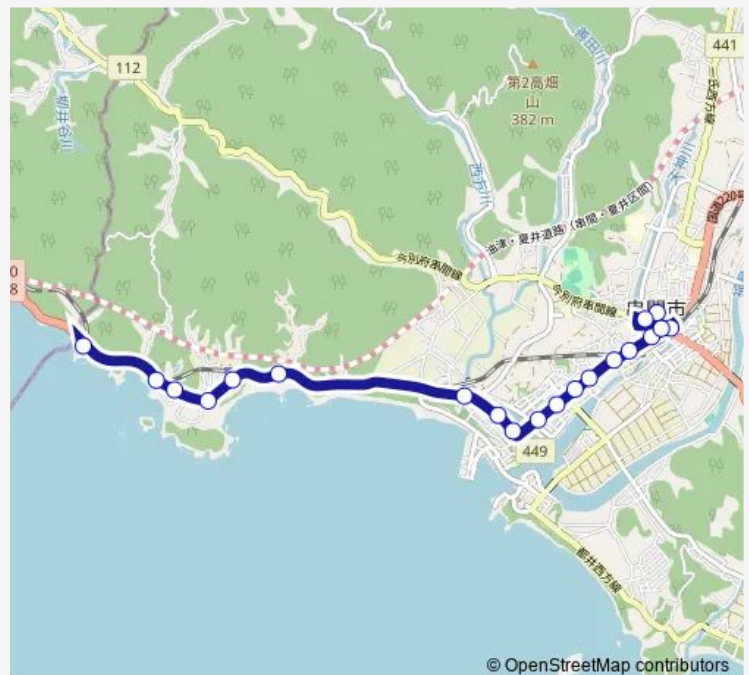

Friday —

Saturday —

Sunday —

Route info

Direction: イルカランド

Stops: 20

Trip Duration: 0 hour 19 min

© OpenStreetMap contributors