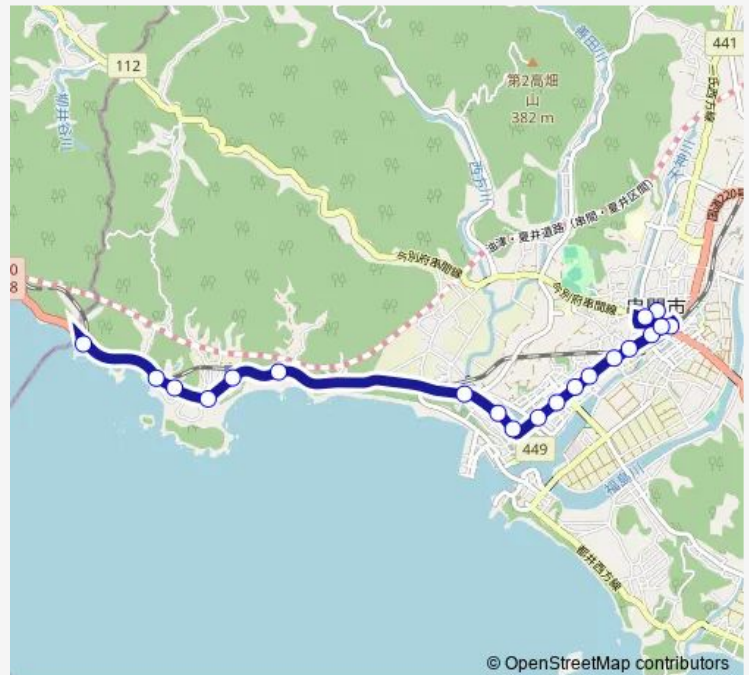

Friday —

Saturday —

Sunday —

Route info

Direction: イルカランド

Stops: 20

Trip Duration: 0 hour 19 min

© OpenStreetMap contributors