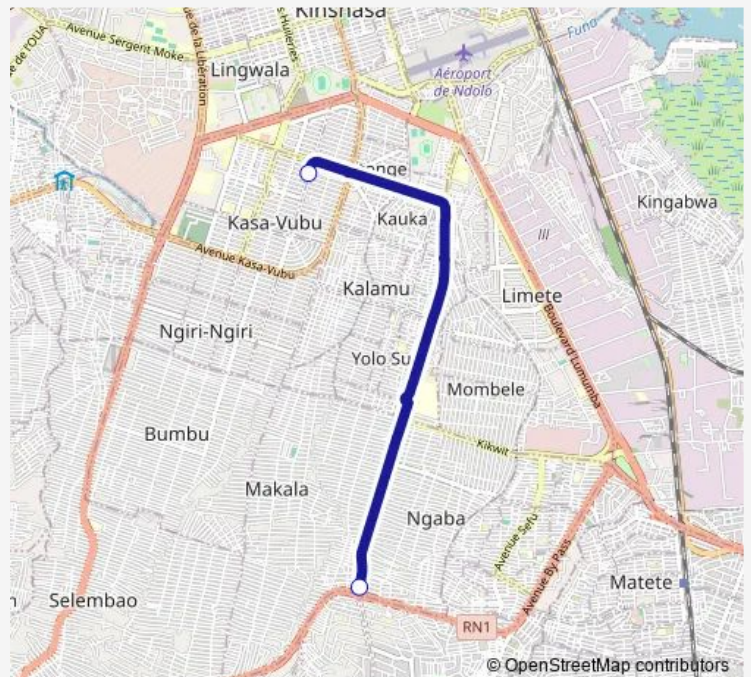

Bus Gambela_TO _ Rond Point Ngaba

[Go to website](#)

Direction

unknown — unknown

2 stops

[Open route schedule](#)

unknown

unknown

Route schedule

unknown — unknown

Monday 16:18

Tuesday 16:18

Wednesday 16:18

Thursday 16:18

Friday 16:18

Saturday —

Sunday —

Route info

Direction: unknown

Stops: 2

Trip Duration: 0 hour 35 min

■ Gambela_TO _ Rond Point Ngaba

Direction

unknown — unknown