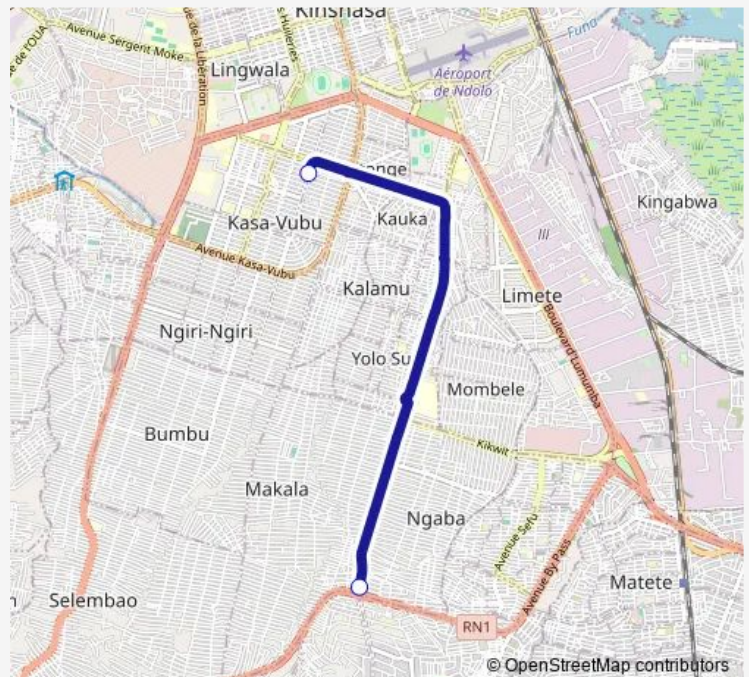

Bus Gambela_TO _ Rond Point Ngaba

[Go to website](#)

Direction

unknown — unknown

2 stops

[Open route schedule](#)

unknown

unknown

Route schedule

unknown — unknown

Monday 16:18

Tuesday 16:18

Wednesday 16:18

Thursday 16:18

Friday 16:18

Saturday —

Sunday —

Route info

Direction: unknown

Stops: 2

Trip Duration: 0 hour 35 min

■ Gambela_TO _ Rond Point Ngaba

Direction

unknown — unknown