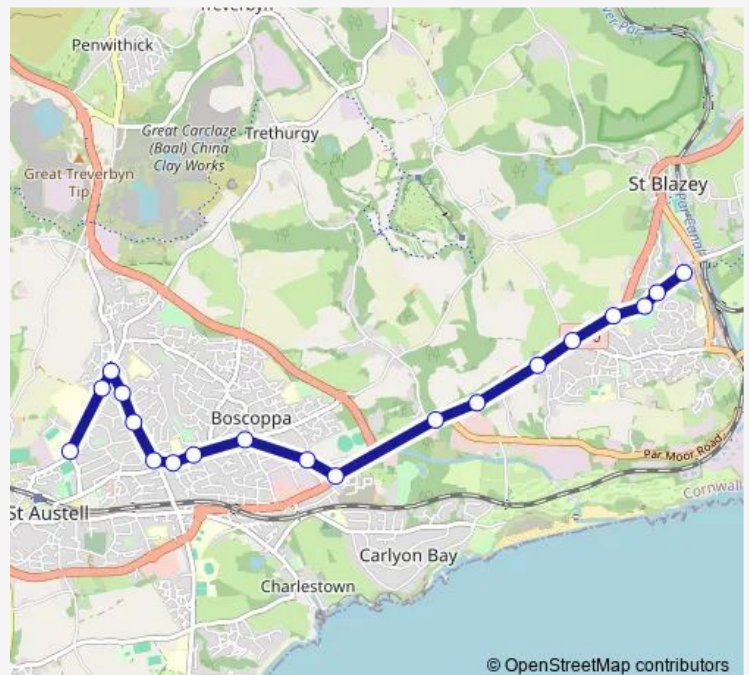

Bus 24S Poltair School - St Blazey

[Go to website](#)

Direction

Co-Op — Poltair School Site

19 stops

[Open route schedule](#)

- Co-Op
- Landreath Place
- Playing Field
- Doubletrees School
- Four Lords
- Mid Cornwall Galleries
- Rear Cornish Market World
- Tregrehan Turn
- Gwallon Keas
- Bucklers lane
- Bethel Road
- Carlyon Arms
- Sandy Hill School
- Aldi
- Trimmers
- Gwallon Road
- Tregonissey Lane End
- Tesco Extra
- Poltair School Site

Route schedule

Co-Op — Poltair School Site

Monday	07:45
Tuesday	07:45
Wednesday	07:45
Thursday	07:45
Friday	07:45
Saturday	—
Sunday	—

Route info

Direction: Co-Op

Stops: 19

Trip Duration: 0 hour 25 min

© OpenStreetMap contributors

■ 24S — Poltair School - St Blazey

BusMaps

Direction

Poltair School — Co-Op

20 stops

[Open route schedule](#)

Poltair School

Cornwall Coll Tregonissey Rd

Tesco Extra

Tregonissey Lane End

Gwallon Road

Trimmers

Aldi

Sandy Hill School

Carlyon Arms

Bethel Road