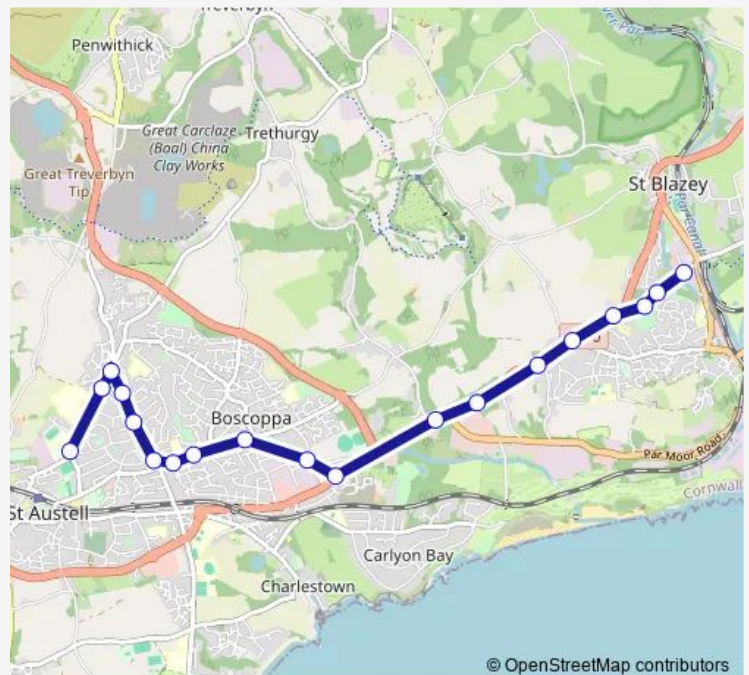

Bus 24S Poltair School - St Blazey

[Go to website](#)

Direction

Co-Op — Poltair School Site

19 stops

[Open route schedule](#)

- Co-Op
- Landreath Place
- Playing Field
- Doubletrees School
- Four Lords
- Mid Cornwall Galleries
- Rear Cornish Market World
- Tregrehan Turn
- Gwallon Keas
- Bucklers lane
- Bethel Road
- Carlyon Arms
- Sandy Hill School
- Aldi
- Trimmers
- Gwallon Road
- Tregonissey Lane End
- Tesco Extra
- Poltair School Site

Route schedule

Co-Op — Poltair School Site

Monday	07:45
Tuesday	07:45
Wednesday	07:45
Thursday	07:45
Friday	07:45
Saturday	—
Sunday	—

Route info

Direction: Co-Op

Stops: 19

Trip Duration: 0 hour 25 min

© OpenStreetMap contributors

Tesco Extra

Tregonissey Lane End

Gwallon Road

Trimmers

Aldi

Sandy Hill School

Carlyon Arms

Bethel Road