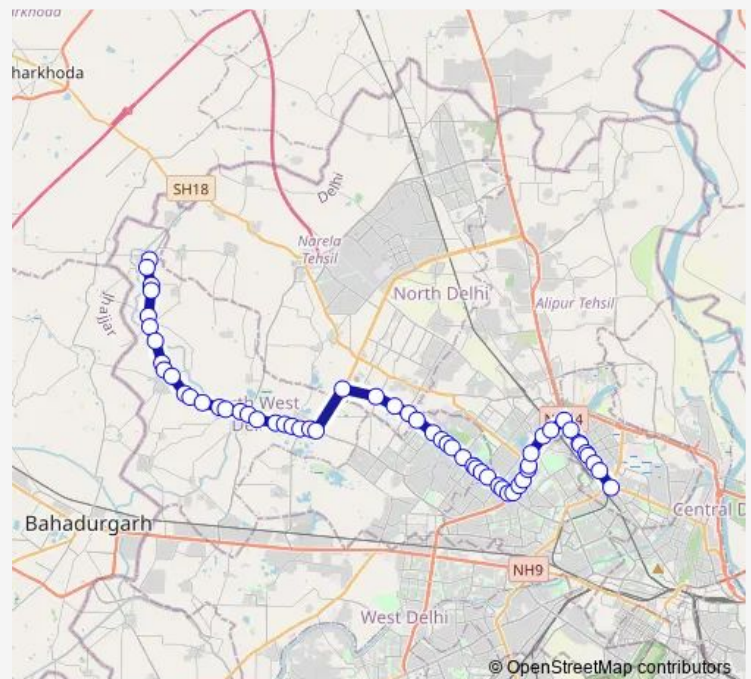

### Route schedule

Qutub Garh Village (T) — Azadpur Terminal

Monday 05:31-20:48

Tuesday 05:31-20:48

Wednesday 05:31-20:48

Thursday 05:31-20:48

Friday 05:31-20:48

Saturday 05:31-20:48

### Route info

Direction: Qutub Garh Village (T)

Stops: 58

Trip Duration: 2 hour 9 min

GL-91aup

BusMaps

Karala Crossing

Karala Village