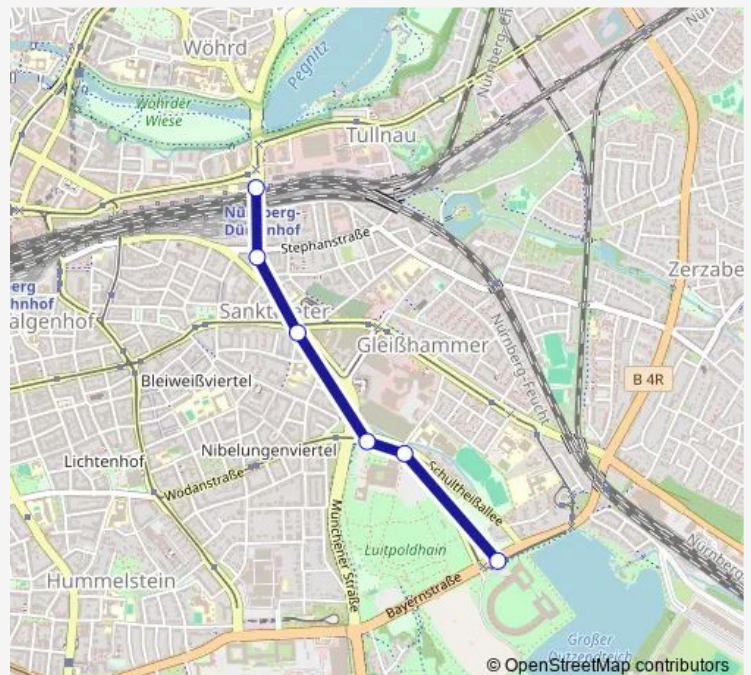

### Direction

Nürnberg-Dürrenhof — Nürnberg Doku-Zentrum

6 stops

[Open route schedule](#)

Nürnberg-Dürrenhof

Nürnberg Stephanstr.

Nürnberg Peterskirche

Nürnberg Platz d. Opfer d. F.

### Route schedule

Nürnberg-Dürrenhof — Nürnberg Doku-Zentrum

Monday 07:30

Tuesday 07:30

Wednesday 07:30

Thursday 07:30

Friday 07:30

Saturday —

### Route info

Direction: Nürnberg-Dürrenhof

Stops: 6

Trip Duration: 0 hour 7 min

36 Tram time schedules and route maps are available in an offline PDF at [busmaps.com](https://busmaps.com). Use the [busmaps.com](https://busmaps.com) website to see live bus times, train schedule or subway schedule, and step-by-step directions for all public transit in Nuernberg