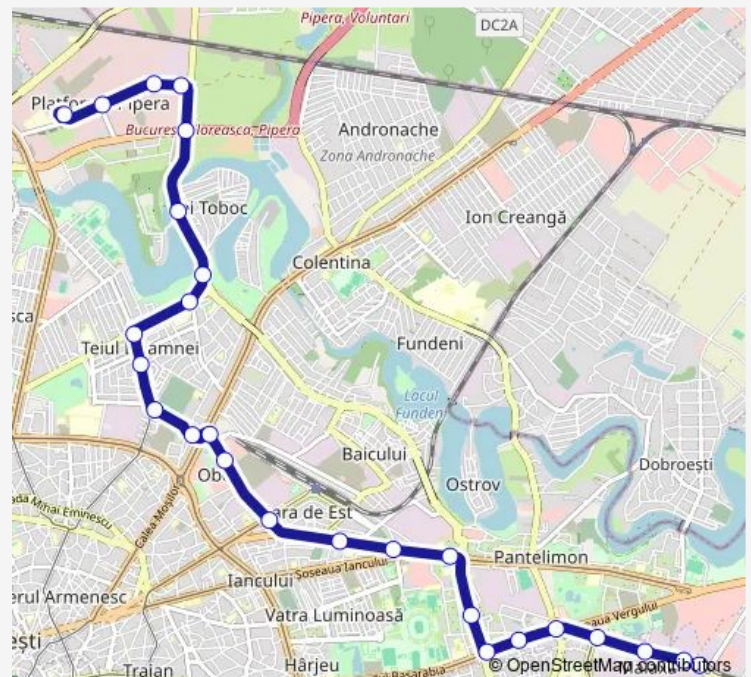

Direction

Platforma Industriala Pipera — Republica

25 stops

[Open route schedule](#)

Platforma Industriala Pipera

Electronica

Rocin

Gelcap

Lucretiu Patrascanu

Route schedule

Platforma Industriala Pipera — Republica

Monday 05:57-22:00

Tuesday 05:57-22:00

Wednesday 05:57-22:00

Thursday 05:57-22:00

Friday 05:57-22:00

Saturday 05:57-22:00

Sunday 05:57-22:00

Route info

Direction: Platforma Industriala Pipera

Stops: 25

Trip Duration: 0 hour 51 min

Bd. 1 Decembrie 1918

Grup Industrial Titan

Faur

Republica

Direction

Republica — Platforma Industriala Pipera

26 stops

[Open route schedule](#)

Republica

Faur