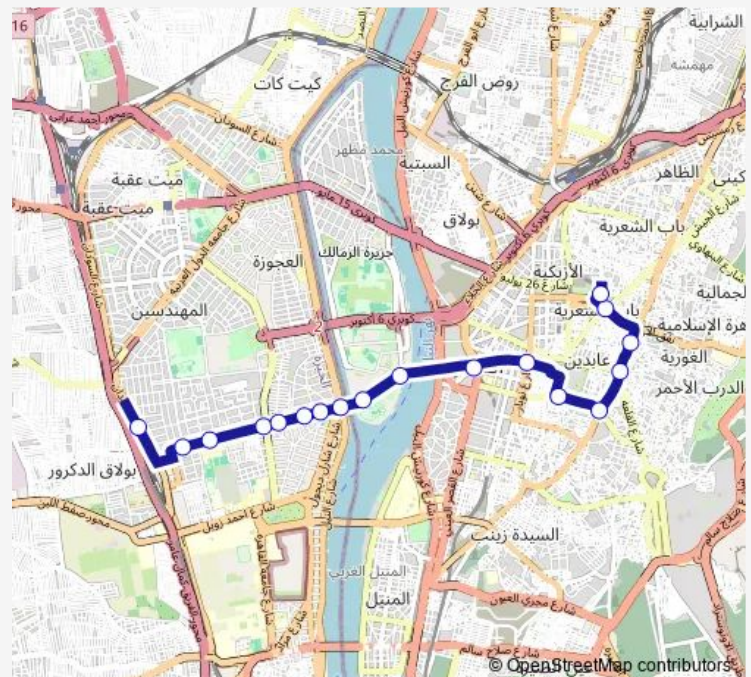

Dokki Square

National Research Center (Dokki)

Mohie Al Deen Aboul Ezz St. & Tahrir St.

Bohooth

Sednawy (Sudan St.)

Bulaq Dakrur

Route schedule

Al Banat Mosque — Bulaq Dakrur

Monday	10:00
Tuesday	10:00
Wednesday	10:00
Thursday	10:00
Friday	10:00
Saturday	10:00
Sunday	10:00

Route info

Direction: Al Banat Mosque

Stops: 16

Trip Duration: 0 hour 30 min

■ CTA 166 — Attaba - Bulaq Al Dakrur Station

BusMaps

Direction

Sednawy (Sudan St.) — Ataba

18 stops

[Open route schedule](#)

Sednawy (Sudan St.)

Mohie Al Deen Aboul Ezz St. & Tahrir St.

National Research Center (Dokki)

Dokki Square

Dokki Metro

Ali Abdel Halim St. & Tahrir St.

Faisal Islamic Bank (Tahrir St.)

Galaa Bridge Exit to Dokki

Cairo Club (Opera St.)

Opera House

Tahrir Square