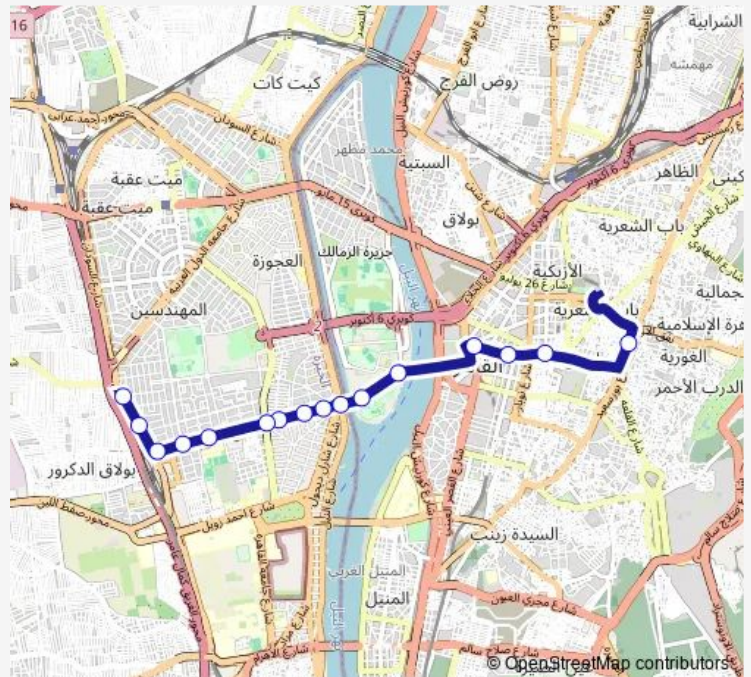

National Research Center (Dokki)

Dokki Square

Dokki Metro

Ali Abdel Halim St. & Tahrir St.

Faisal Islamic Bank (Tahrir St.)

Galaa Bridge Exit to Dokki

Cairo Club (Opera St.)

Opera House

Route schedule

Sednawy (Sudan St.) — Ataba

Monday	10:00
Tuesday	10:00
Wednesday	10:00
Thursday	10:00
Friday	10:00
Saturday	10:00
Sunday	10:00

Route info

Direction: Sednawy (Sudan St.)

Stops: 18

Trip Duration: 1 hour 4 min

■ CTA 166 — Attaba - Bulaq Al Dakrur Station

Direction

Al Banat Mosque — Bulaq Dakrur

16 stops

[Open route schedule](#)

Al Banat Mosque

Mohamed Naguib Metro Station

Souq Bab Al Louq

Mobil Gas Station Bostan St. (Downtown)

Opera House

Cairo Club (Opera St.)

Galaa Bridge Exit to Dokki

Faisal Islamic Bank (Tahrir St.)

Ali Abdel Halim St. & Tahrir St.

Dokki Metro

Dokki Square