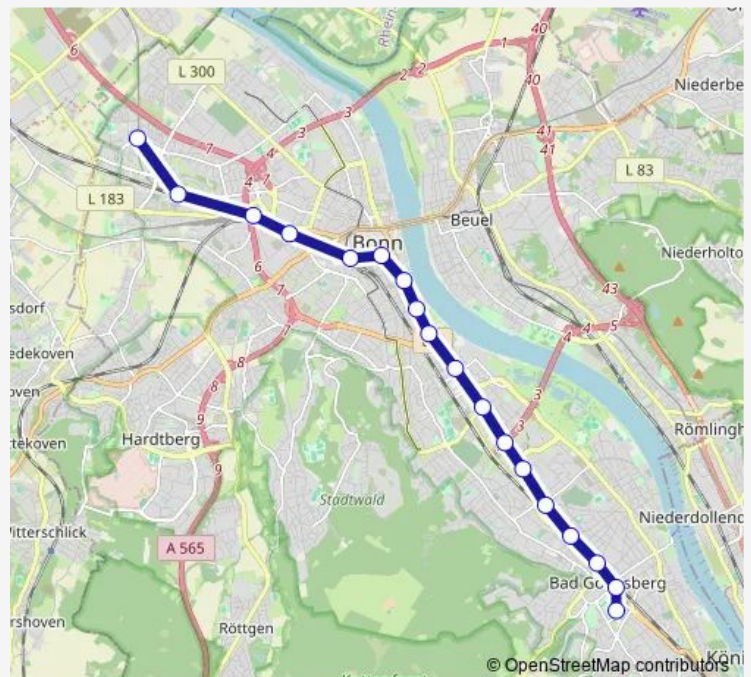

### Direction

undefined — undefined

0 stops

[Open route schedule](#)

### Route schedule

undefined — undefined

Monday 20:25-22:01

Tuesday 20:25-22:01

Wednesday 20:25-22:01

Thursday 20:25-22:01

Friday 20:25-22:01

Saturday 20:13-20:56

### Route info

Direction:

Stops: 0

Trip Duration: — min

## Route info

Direction: Bonn Ramersdorf

Stops: 15

Trip Duration: 0 hour 22 min