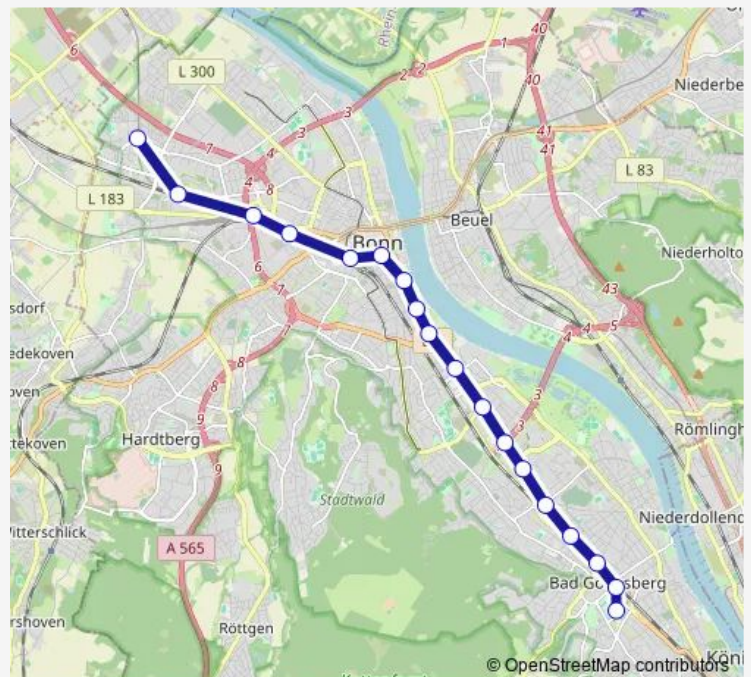

Bonn Juridicum

Bonn Universität/Markt

Bonn Hbf

Bonn West

Bonn Brühler Str.

### Route schedule

Bonn Bad Godesberg Stadthalle — Bonn Brühler Str.

Monday 20:25-22:01

Tuesday 20:13-20:56

Wednesday —

Thursday 20:25-22:01

Friday 20:25-22:01

Saturday 20:13-20:56

### Route info

Direction: Bonn Bad Godesberg Stadthalle

Stops: 16

Trip Duration: 0 hour 20 min

**Direction**

Bonn Ramersdorf — Bonn Tannenbusch Mitte

15 stops

[Open route schedule](#)

## Route info

Direction: Bonn Ramersdorf

Stops: 15

Trip Duration: 0 hour 22 min