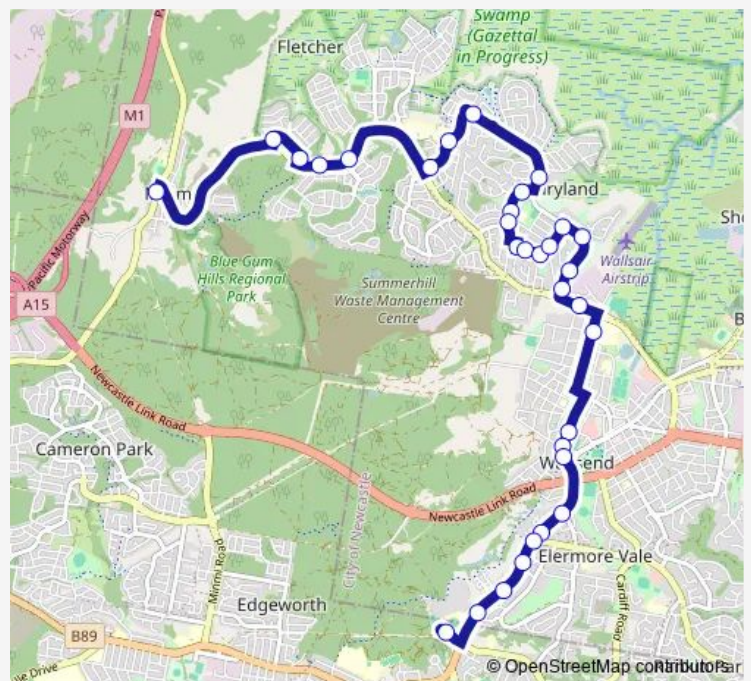

School Bus 6236 Minmi Shops to Macquarie College

[Go to website](#)

**Direction**

Minmi Progress Hall, Woodford St — Macquarie College, College Rd

32 stops

[Open route schedule](#)

- Minmi Progress Hall, Woodford St
- Brookfield Av After Minmi Rd
- Brookfield Av Opp Arbour Av
- Minmi Rd Opp Highland Way
- Minmi Rd Opp Britannia Bvd
- Maryland Dr After Minmi Rd
- Glendore Public School, Maryland Dr
- Maryland Dr After Gundaroo Cct
- Maryland Dr At Mackillop Cl
- Maryland Shopping Centre, Boundary Rd
- Maryland Public School, Boundary Rd
- Boundary Rd At John T Bell Dr
- Seaton St At Wyndrow Pde
- Wyndrow Pde After Seaton St
- Wyndrow Pde At Mcnaughton Av
- Mcnaughton Av At John T Bell Dr
- Mcnaughton Av At Maryland Dr
- Maryland Dr After Gunsynd Cl
- Maryland Dr Opp Tulloch Av
- Maryland Dr Opp Beauford Av
- Minmi Rd Opp Fletcher St

Route schedule

Minmi Progress Hall, Woodford St — Macquarie College, College Rd

Monday	07:09
Tuesday	07:09
Wednesday	07:09
Thursday	07:09
Friday	07:09
Saturday	—
Sunday	—

Route info

Direction: Minmi Progress Hall, Woodford St

Stops: 32

Trip Duration: 0 hour 32 min

6236 — Minmi Shops to Macquarie College

Callaghan College Wallsend Campus, Macquarie St

Bousfield St After Kokera St

Bousfield St Before Bulkara St

Lake Rd After Cowper St

Lake Rd At Jubilee Rd

Lake Rd Opp Hanley St

Main Rd At Croudace Rd

123 Lake Rd

24 Lake Rd

Lake Rd Opp Wallsend Seventh-Day Adventist Church

Macquarie College, College Rd

6236 School Bus time schedules and route maps are available in an offline PDF at [busmaps.com](https://busmaps.com). Use the [busmaps.com](https://busmaps.com) website to see live bus times, train schedule or subway schedule, and step-by-step directions for all public transit in Newcastle