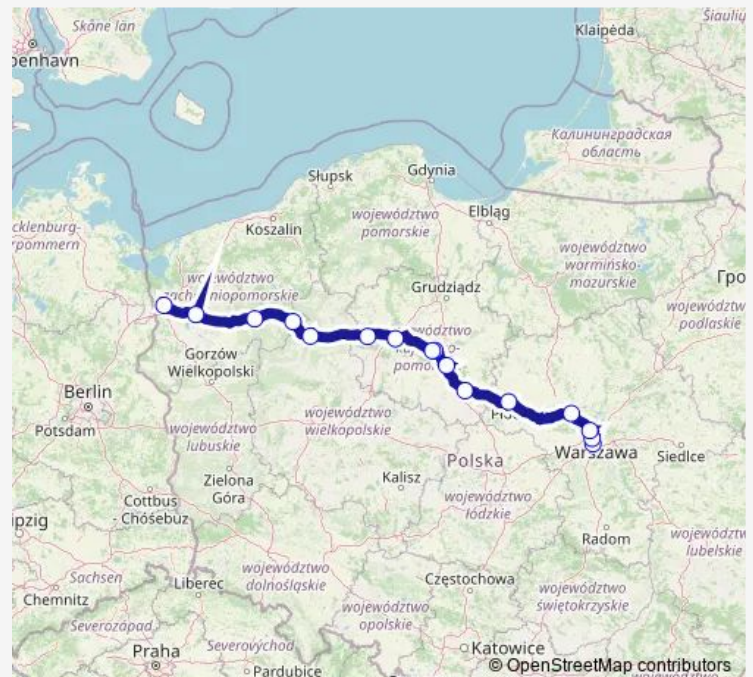

Kalisz Pomorski, Torunska Street No. 7

Walcz, Bus Station

Pila, Centrum Przesiadkowe

Naklo nad Notecia, Bus Station

Bydgoszcz, Bus station

Torun, Broniewskiego Street

Torun, Bus Station

Ciechocinek, Bus Station

Monday 06:45-19:20

Tuesday 06:45-18:20

Wednesday 06:45-18:20

Thursday 06:45-19:20

Friday 06:45-19:20

Saturday 06:45-19:20

Sunday 06:45-19:20

Route info

Direction: Szczecin, Bus Station

Stops: 16

Trip Duration: 10 hour 50 min

Direction

Warsaw, Chopin Airport — Szczecin, Bus Station

16 stops

[Open route schedule](#)

Warsaw, Chopin Airport