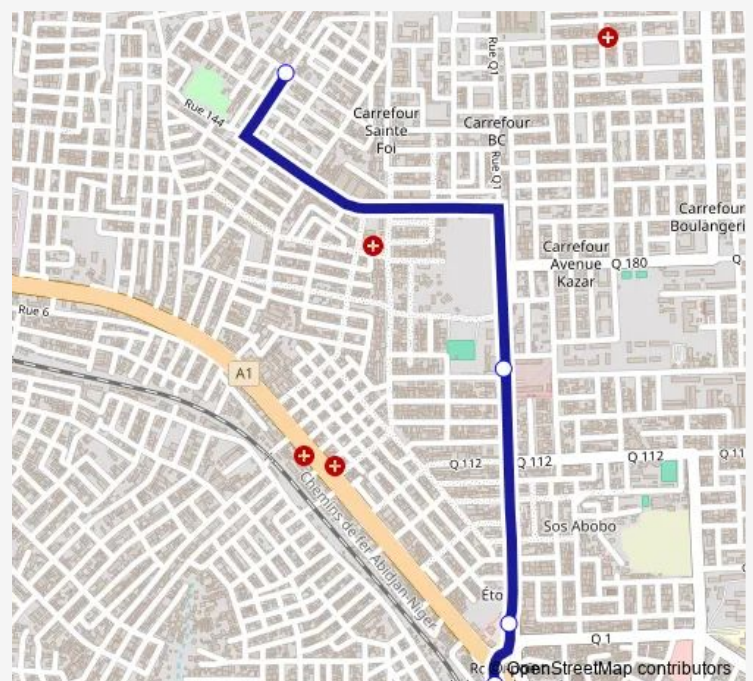

Bus woro woro : Abobo Gendarmerie ↔ BC Carrefour Niamkey

[Go to website](#)

Direction

BC Carrefour Niamkey — Gendarmerie Bandji

4 stops

[Open route schedule](#)

BC Carrefour Niamkey

Camp Commando

Abobo Gendarmerie

Gendarmerie Bandji

Route schedule

BC Carrefour Niamkey — Gendarmerie Bandji

| | |
|-----------|-------|
| Monday | 06:00 |
| Tuesday | 06:00 |
| Wednesday | 06:00 |
| Thursday | 06:00 |
| Friday | 06:00 |
| Saturday | 06:00 |
| Sunday | 06:00 |

Route info

Direction: BC Carrefour Niamkey

Stops: 4

Trip Duration: 0 hour 15 min

woro woro : Abobo Gendarmerie ↔ BC Carrefour Niamkey

BusMaps

Direction

Abobo Gendarmerie — BC Carrefour Niamkey

Route info

Direction: Abobo Gendarmerie

Stops: 3

Trip Duration: 0 hour 15 min

Bus time schedules and route maps are available in an offline PDF at busmaps.com. Use the busmaps.com website to see live bus times, train schedule or subway schedule, and step-by-step directions for all public transit in Abidjan