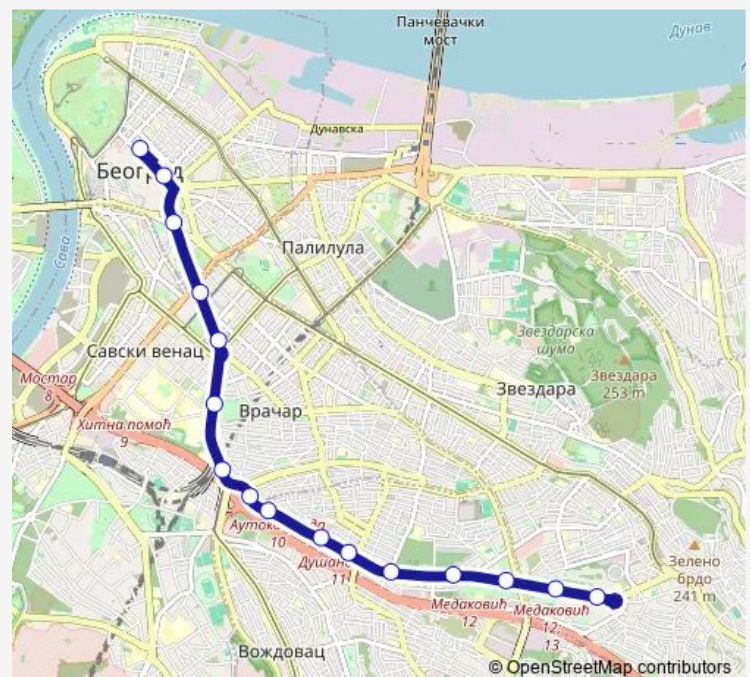

Karađorđev Park

Trg Slavija

Rk Beograđanka

Terazije

Trg Republike

Studentski Trg

Route schedule

Konjarnik — Studentski Trg

Monday	24:40-02:40 ⁺¹
Tuesday	24:40-02:40 ⁺¹
Wednesday	24:40-02:40 ⁺¹
Thursday	24:40-02:40 ⁺¹
Friday	24:40-02:40 ⁺¹
Saturday	—
Sunday	—

Route info

Direction: Konjarnik

Stops: 16

Trip Duration: 0 hour 15 min