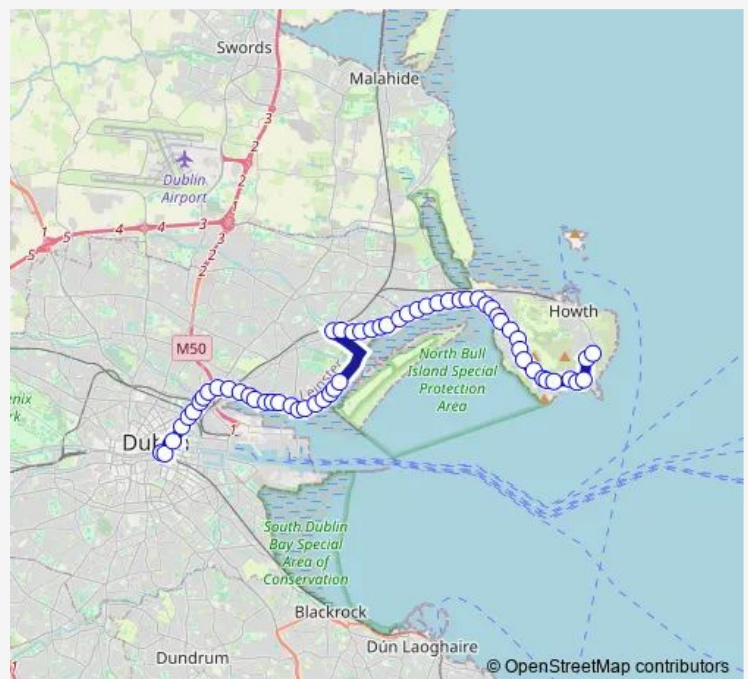

Bus 31n Dublin City South, D'Olier Street - Howth, Outside Train Station

[Go to website](#)

Direction

D'Olier Street — Kitestown Road

58 stops

[Open route schedule](#)

D'Olier Street

Townsend Street

00:00-04:00

Sunday

00:00-04:00

Route info

Direction: D'Olier Street

Stops: 58

Trip Duration: 0 hour 51 min

Bull Island

Dollymount Park

Doyle's Lane

The Oaks

Raheny

Raheny Library

Avondale Park

Maywood

Foxfield