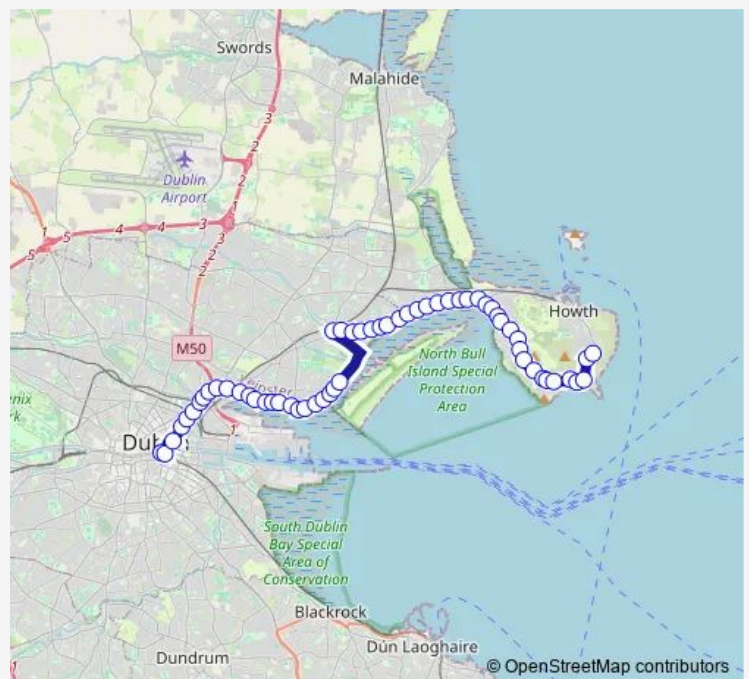

Bus 31n Dublin City South, D'Olier Street - Howth, Outside Train Station

[Go to website](#)

Direction

D'Olier Street — Kitestown Road

58 stops

[Open route schedule](#)

D'Olier Street

Townsend Street

Busáras

Portland Row

North Strand Road

Bayview Avenue

North Strand Fire Station

Annesley Bridge

Fairview

Marino College

00:00-04:00

Sunday

00:00-04:00

Route info

Direction: D'Olier Street

Stops: 58

Trip Duration: 0 hour 51 min

31n — Dublin City South, D'Olier Street - Howth, Outside Train Station **BusMaps**

Bull Island

Dollymount Park

Doyle's Lane

The Oaks

Raheny

Raheny Library

Avondale Park

Maywood