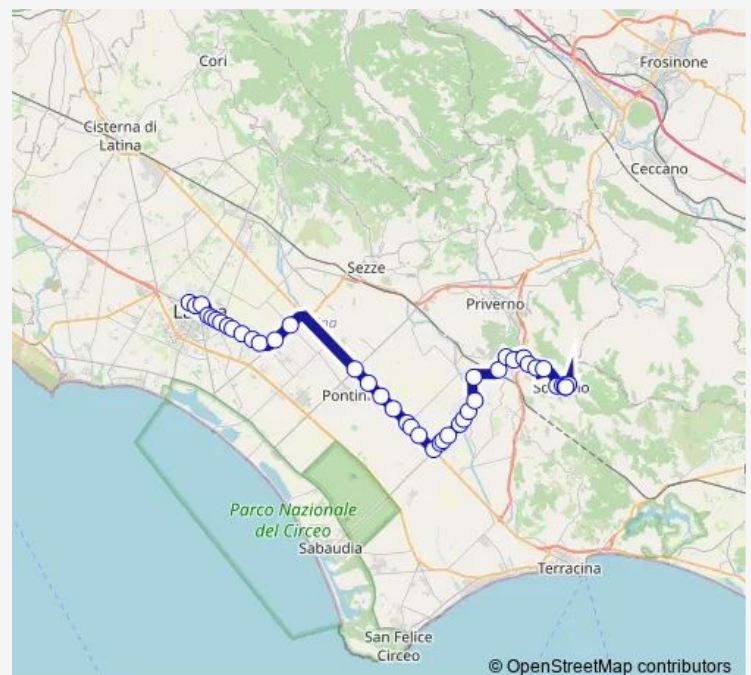

Monday 14:05

Tuesday 14:05

Wednesday 14:05

Thursday 14:05

Friday 14:05

Saturday —

Sunday —

Route info

Direction: Latina | Terminal Bus # f3092

Stops: 43

Trip Duration: 1 hour 13 min

Latina - Sonnino # Pv72d

Pontinia | Via Marittima Via Appia # f3806

Pontinia | Via Marittima Str. Frutteto # f3807

Pontinia | Via Marittima Str. Forcellata # f3808