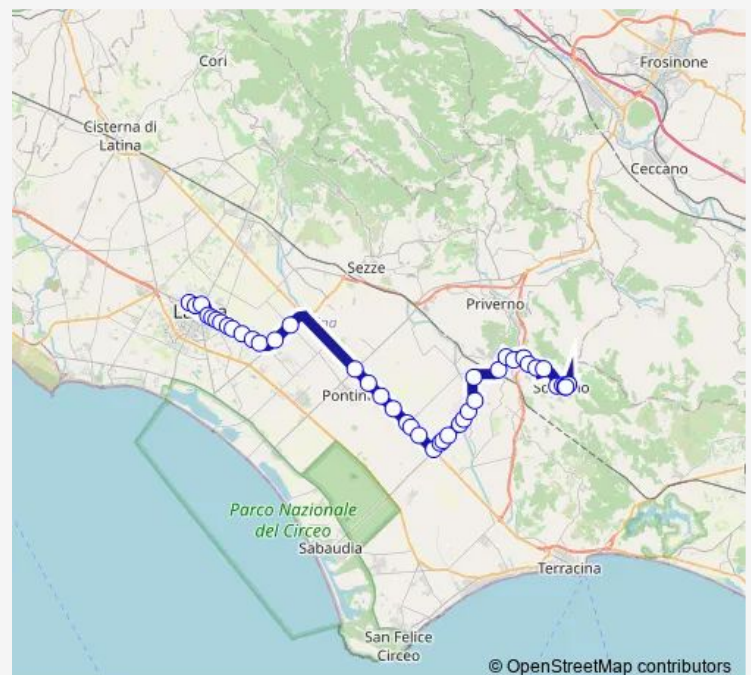

Pontinia | Via Appia Via Migliara 51 # f2962

Pontinia | Via Appia (Mesa) # f2963

Pontinia | Via Appia Via Migliara 52 # f2768

Route schedule

Latina | Terminal Bus # f3092 — Sonnino | Via Pellegrini
Via Arringo # f3825

Monday	14:05
Tuesday	14:05
Wednesday	14:05
Thursday	14:05
Friday	14:05
Saturday	—
Sunday	—

Route info

Direction: Latina | Terminal Bus # f3092

Stops: 43

Trip Duration: 1 hour 5 min

Pontinia | Via Marittima Via Appia # f3806