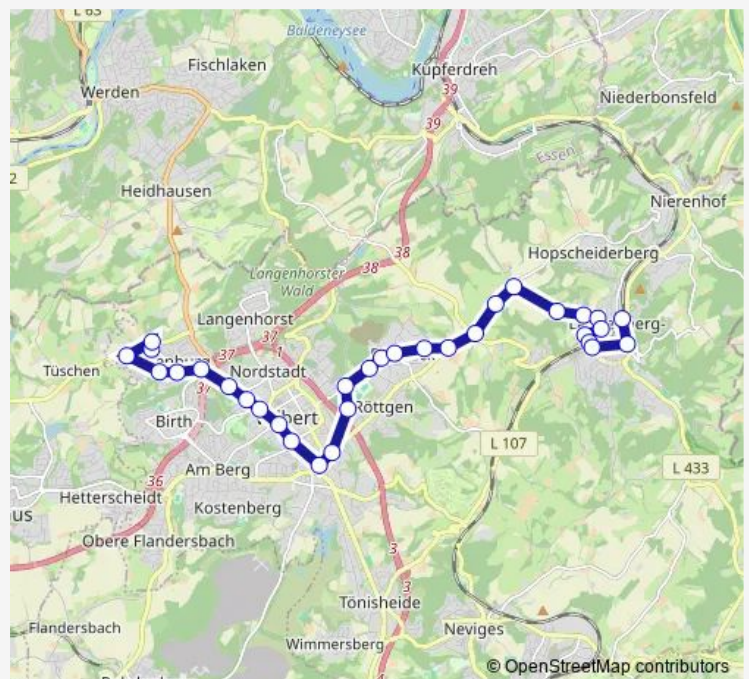

Velbert Harkortstraße

Velbert Eintrachtstraße

Velbert Rottberger Straße

Route schedule

Velbert Klinikum Niederberg — Velbert Langenberg Bahnhof

Monday 04:47-23:47

Tuesday 04:47-23:47

Wednesday 04:47-23:47

Thursday 04:47-23:47

Friday 04:47-23:47

Saturday 04:47-23:47

Sunday 09:35-23:47

Route info

Direction: Velbert Klinikum Niederberg

Stops: 32

Trip Duration: 0 hour 42 min

OV7

BusMaps

Velbert Stiefges

Velbert Pollen

Velbert Am Neuhauskothen

Velbert In der Kuhle

Velbert Am Hahn

Velbert Gartenstraße

Saturday 05:21-23:21

Sunday 08:21-23:21

Route info

Direction: Velbert Langenberg Bahnhof

Stops: 31

Trip Duration: 0 hour 39 min

Velbert Bergische Straße

Velbert Am Buschberg