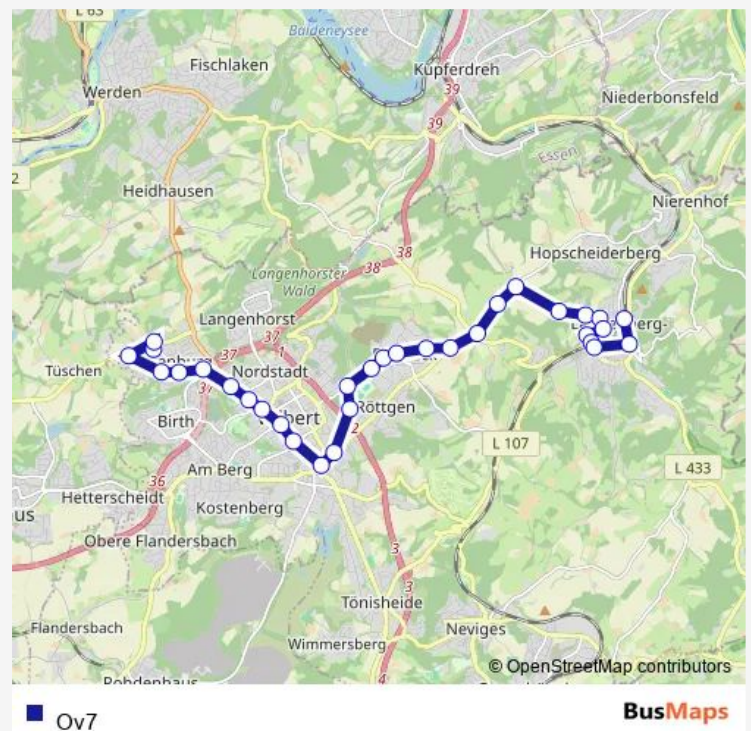

Velbert Rottberger Straße

Route schedule

Velbert Klinikum Niederberg — Velbert Langenberg Bahnhof

Monday 04:47-23:47

Tuesday 04:47-23:47

Wednesday 04:47-23:47

Thursday 04:47-23:47

Friday 04:47-23:47

Saturday 04:47-23:47

Sunday 09:35-23:47

Route info

Direction: Velbert Klinikum Niederberg

Stops: 32

Trip Duration: 0 hour 42 min

Velbert Stiefges

Velbert Pollen

Tuesday 05:21-23:21

Wednesday 05:21-23:21

Thursday 05:21-23:21

Friday 05:21-23:21

Saturday 05:21-23:21

Sunday 08:21-23:21

Route info

Direction: Velbert Langenberg Bahnhof

Stops: 31

Trip Duration: 0 hour 39 min

Velbert Bergische Straße

Velbert Am Buschberg

Velbert Krehwinkler Höfe

Velbert Landsteinerweg

Velbert Hufelandstr.

Velbert Losenburg