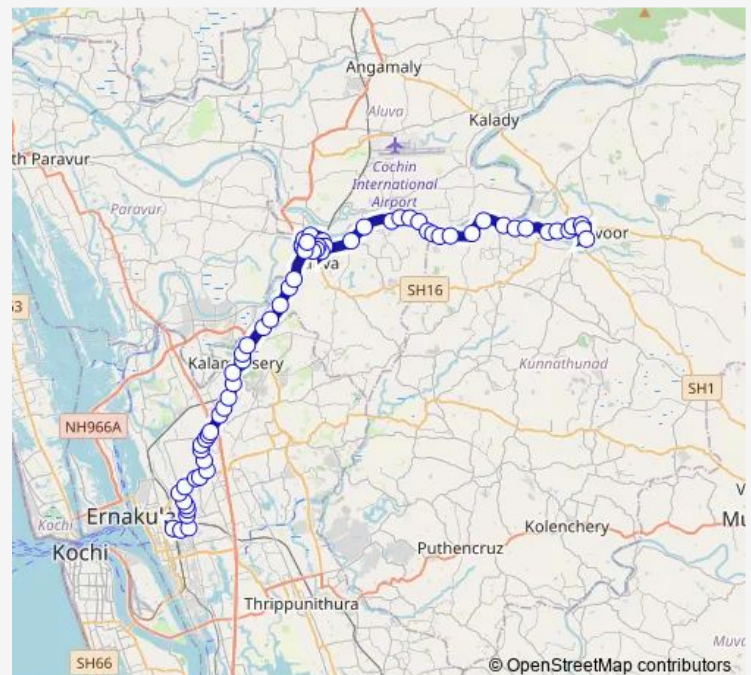

Mahilaalayam

Thottumugham

Zeenath Junction

Route schedule

Perumbavoor Ksrtc — Ernakulam South Ksrtc

Monday 06:00

Tuesday 06:00

Wednesday 06:00

Thursday 06:00

Friday 06:00

Saturday 06:00

Sunday 06:00

Route info

Direction: Perumbavoor Ksrtc

Stops: 46

Trip Duration: 1 hour 40 min

Ernakulam South ↔ Perumbavoor

Old Railway

Aluva Ksrtc Stand

Government Hospital

Pulinchodu

Garage Ksrtc

Ambattukavu

Thaikkavu