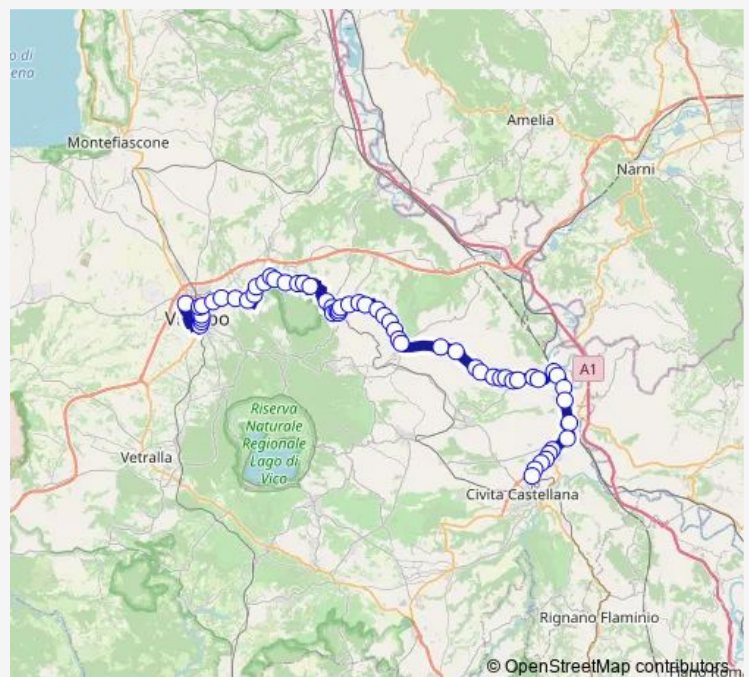

Route schedule

VITERBO | Riello # f641 — Civita | Via Terni Via Palombara # f2358

Monday 14:20

Tuesday 14:20

Wednesday 14:20

Thursday 14:20

Friday 14:20

Saturday 13:55

Sunday —

Route info

Direction: VITERBO | Riello # f641

Stops: 59

Trip Duration: 1 hour 20 min

Viterbo - Civita Castellana # Cc700d

Soriano | Via Battisti # f1669

Soriano | Via Stazione Via Giardino # f1670