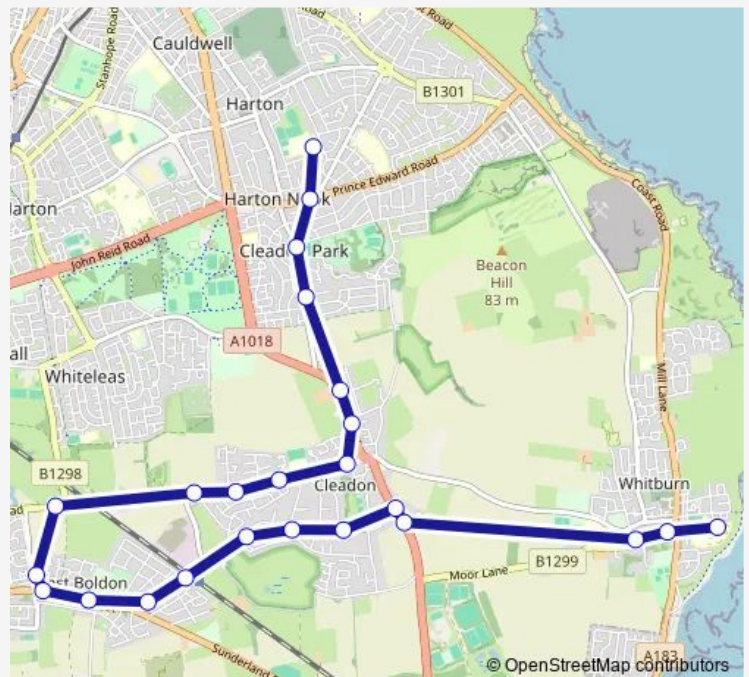

Bus S802 Harton Comp - Whitburn Academy

[Go to website](#)

Direction

Harton Academy — Whitburn CoE Academy

24 stops

[Open route schedule](#)

Harton Academy

Prince Edward Road-Centenary Avenue

Whitburn Road-Laburnham Grove

Sunderland Road-Whitburn Road

Sunderland Road-Number 45

Route schedule

Harton Academy — Whitburn CoE Academy

Monday 08:05

Tuesday 08:05

Wednesday 08:05

Thursday 08:05

Friday 08:05

Saturday —

Sunday —

Route info

Direction: Harton Academy

Stops: 24

Trip Duration: 0 hour 40 min

■ S802 — Harton Comp - Whitburn Academy

Front Street

Front Street - East Street

Whitburn CoE Academy

S802 Bus time schedules and route maps are available in an offline PDF at busmaps.com. Use the busmaps.com website to see live bus times, train schedule or subway schedule, and step-by-step directions for all public transit in South Shields