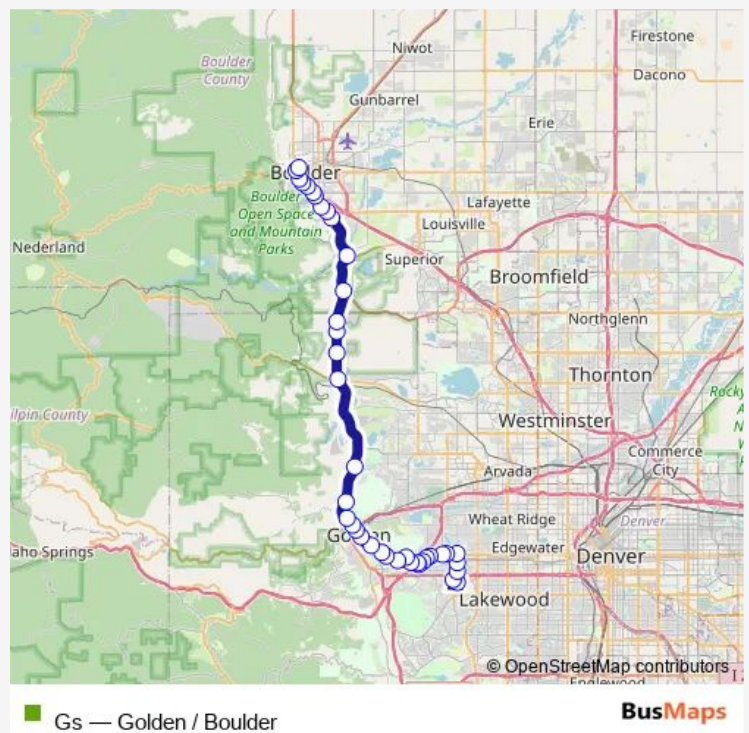

S Broadway & Greenbriar Blvd

CO 93 & Eldorado Springs Rd

CO 93 & CO 128

CO 93 & Mile Post 11

CO 93 & Mile Post 10

CO 93 & Mile Post 9

CO 93 & CO 72

CO 93 & W 58th Ave

CO 93 & Pine Ridge Rd

Washington St & Iowa St

### Route schedule

Downtown Boulder Station Gate 1 — Federal Center Station Gate P

Monday	08:21
Tuesday	08:21
Wednesday	08:21
Thursday	08:21
Friday	08:21
Saturday	—
Sunday	—

### Route info

Direction: Downtown Boulder Station Gate 1

Stops: 44

Trip Duration: 1 hour 8 min

Washington St & 6th St

10th St & Washington Ave

Ford St & 12th St

Ford St & 13th St