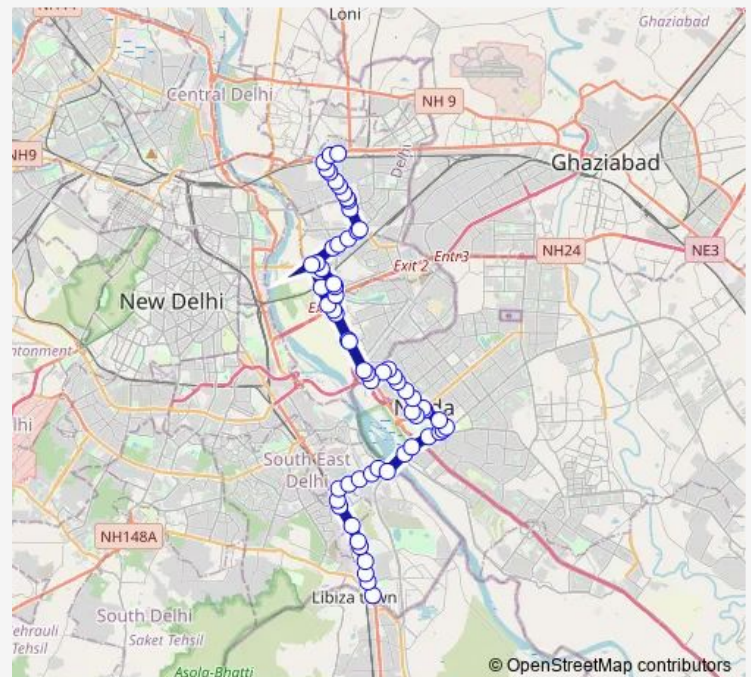

### Route schedule

Badarpur Border (T) — Shahdara Terminal

Monday 05:10-16:35

Tuesday 05:10-16:35

Wednesday 05:10-16:35

Thursday 05:10-16:35

Friday 05:10-16:35

Saturday 05:10-16:35

### Route info

Direction: Badarpur Border (T)

Stops: 63

Trip Duration: 2 hour 5 min

443down

BusMaps

Botanical Garden Metro Station

Noida Sector 28/29