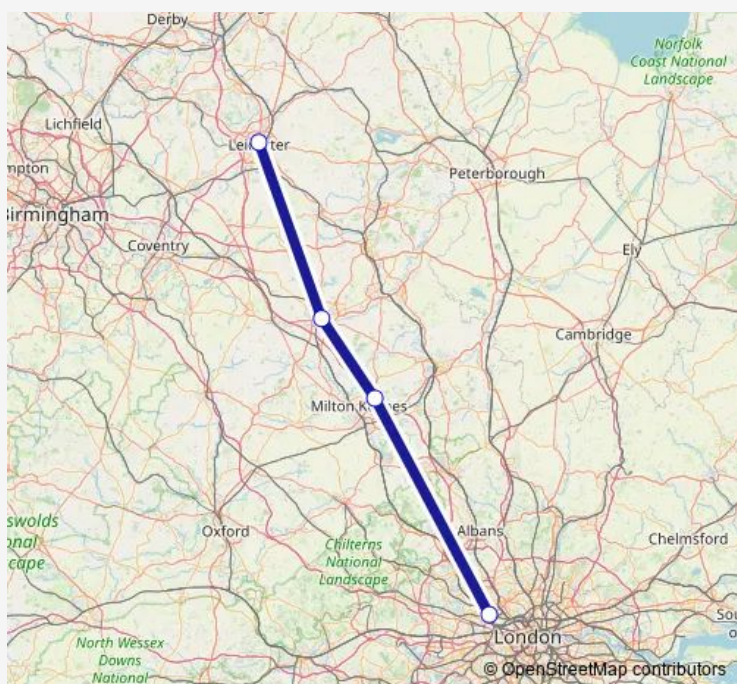

St Margaret's Bus Station

### Route schedule

Wembley Stadium Pink Coach Parking South Way — St Margaret's Bus Station

Monday	—
Tuesday	—
Wednesday	—
Thursday	—
Friday	23:15
Saturday	23:15
Sunday	—

### Route info

Direction: Wembley Stadium Pink Coach Parking South Way

Stops: 4

Trip Duration: 2 hour 30 min

■ W25 — Leicester - Tokyngton,london

### Route info

Direction: St Margaret's Bus Station

Stops: 4

Trip Duration: 2 hour 30 min