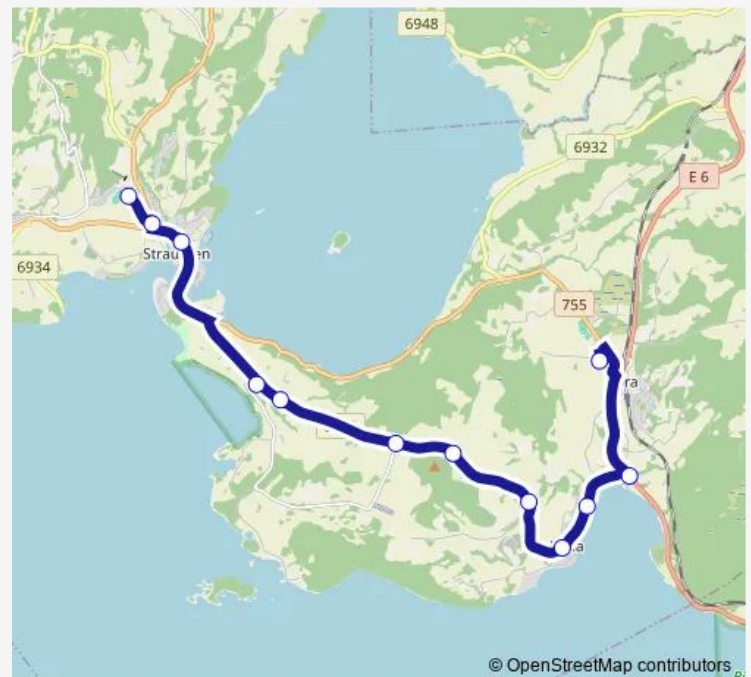

Rolshavn

Nyjalet

Loråsmarka

Grindberg

Røra

Route schedule

Akset — Røra

Monday	14:00
Tuesday	14:00
Wednesday	14:00
Thursday	14:00
Friday	14:00
Saturday	—
Sunday	—

Route info

Direction: Akset

Stops: 8

Trip Duration: 0 hour 11 min

7202 — Straumen - (Flaget) - Røra

Direction

Røra skole — Akset

16 stops

Saturday —

Sunday —

Route info

Direction: Røra skole

Stops: 16

Trip Duration: 0 hour 31 min

Direction

Akset — Røra skole

Venna vegdele

Akset

Route schedule

Røra skole — Akset

Monday	—
Tuesday	—
Wednesday	—
Thursday	13:35
Friday	13:35
Saturday	—
Sunday	—

Route info

Direction: Røra skole

Stops: 11