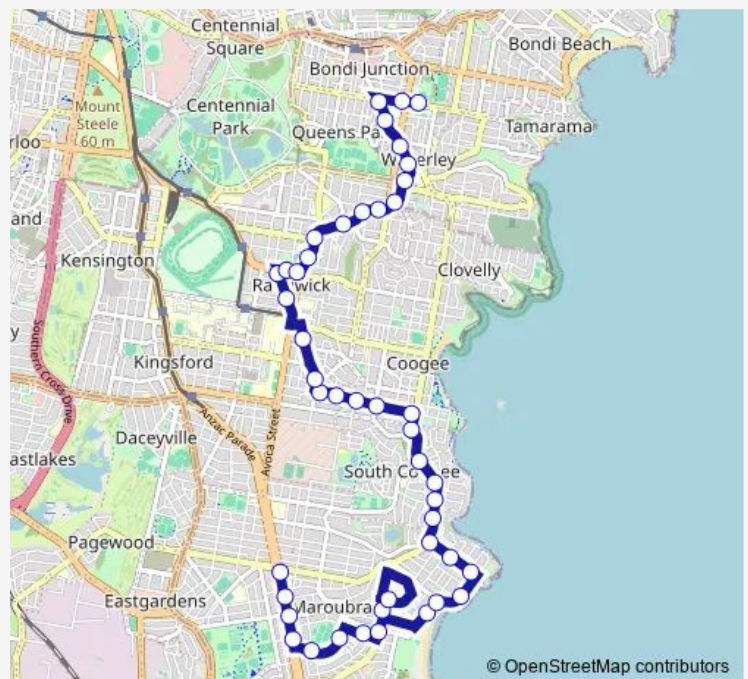

School Bus 690e Maroubra Junction to Waverley College

[Go to website](#)

**Direction**

Anzac Pde At Garden Lane — Birrell St Opp Waverley Senior College

45 stops

[Open route schedule](#)

- Anzac Pde At Garden Lane
- Anzac Pde At Byng St
- Anzac Pde At Fitzgerald Av
- Anzac Pde Before Minneapolis Cres
- Minneapolis Cres Opp Chicago Av
- Minneapolis Cres Opp Sims Lane
- Yorktown Pde After New Orleans Cres
- Malabar Rd At Fitzgerald Av
- Malabar Rd After Mons Av
- Maroubra Bay Public School, Duncan St
- Marine Pde Opp Maroubra Slsc
- Marine Pde At Maroubra Rd
- Marine Pde After Bond St
- Torrington Rd Before Wilson St
- Torrington Rd Opp Inman St
- Torrington Rd At Malabar Rd
- Malabar Rd Opp Mermaid Av
- Popplewell Park, Malabar Rd
- Malabar Rd At Nymboida St
- Malabar Rd Opp Napper St
- Arden St At Malabar Rd

Route schedule

Anzac Pde At Garden Lane — Birrell St Opp Waverley Senior College

Monday	07:00
Tuesday	07:00
Wednesday	07:00
Thursday	07:00
Friday	07:00
Saturday	—
Sunday	—

Route info

Direction: Anzac Pde At Garden Lane

Stops: 45

Trip Duration: 0 hour 39 min

690e — Maroubra Junction to Waverley College

Oberon St At Arden St

Oberon St At Mount St

Oberon St At Hendy St

Oberon St Opp Henry St

Oberon St Before Canberra St

Canberra St At Howard St

Perouse Rd At Soudan St

Belmore Rd Opp Royal Randwick Shopping Centre

Belmore Rd Before Alison Rd

Alison Park, Alison Rd

Alison Rd At Avoca St

St Jude's Anglican Church, Avoca St

Randwick Public School, Avoca St