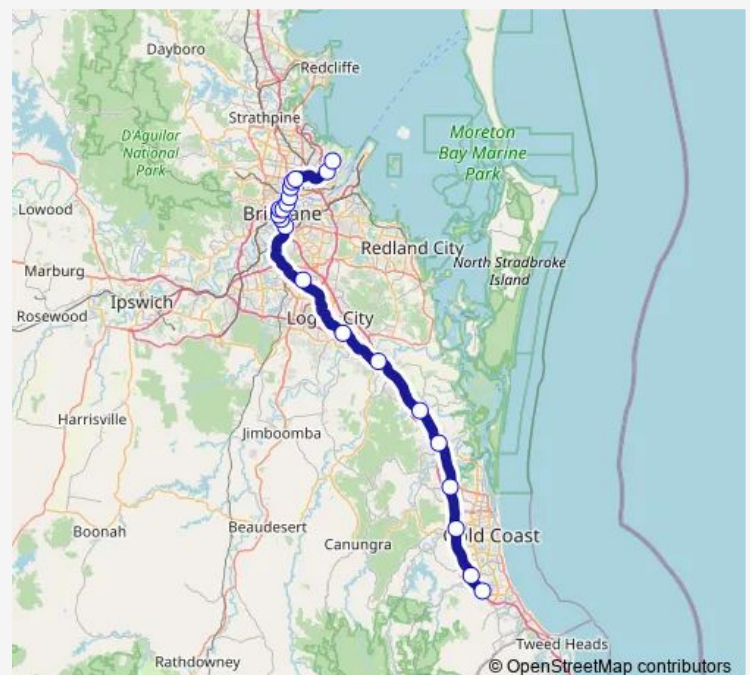

Woolloowin station, platform 2

Eagle Junction station, platform 2

International Airport station, platform 2

Domestic Airport station, platform 1

### Route schedule

Varsity Lakes station, platform 1 — Domestic Airport station, platform 1

Monday 05:55

Tuesday 05:55

Wednesday 05:55

Thursday 05:55

Friday —

Saturday —

### Route info

Direction: Varsity Lakes station, platform 1

Stops: 21

Trip Duration: 1 hour 45 min

VLBD — Varsity Lakes line - Airport line