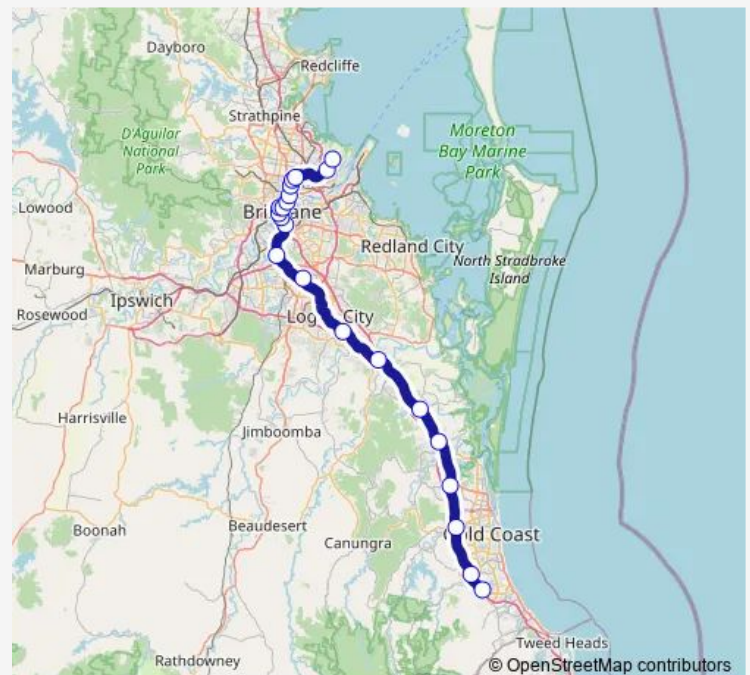

Rail VLBD Varsity Lakes - Airport

[Go to website](#)

Direction

undefined — undefined

0 stops

[Open route schedule](#)

Route schedule

undefined — undefined

Monday 05:55-07:25

Tuesday 05:55-07:25

Wednesday 05:55-07:25

Thursday 05:55-07:25

Friday —

Saturday —

Sunday —

Route info

Direction:

Stops: 0

Trip Duration: — min

VLBD — Varsity Lakes - Airport

Direction

Varsity Lakes station, platform 2 — Domestic Airport station, platform 2

22 stops

[Open route schedule](#)

Varsity Lakes station, platform 2

Robina station, platform 2

Nerang station, platform 2

Helensvale station, platform 2

Coomera station, platform 2

Ormeau station, platform 2

Beenleigh station, platform 2

Loganlea station, platform 2