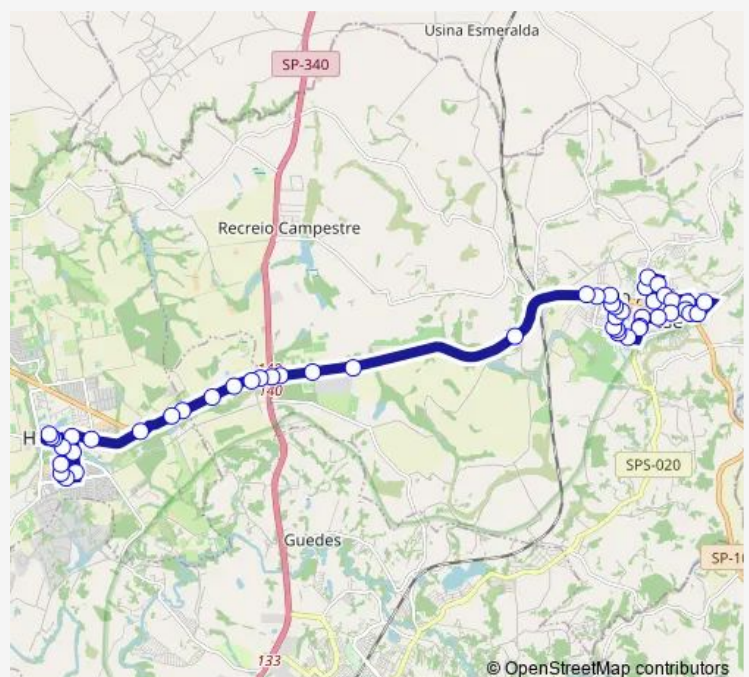

Rua Santo Antônio, 833-859

Avenida José Amauri Bortoloto, 573-637

Rua Prefeito Aristides Gurjão, 773-901

Rua Irineu Turola, 508

Rua Fioravante Pavanelo, 479

Rua Fioravante Pavanelo, 173-257

Route schedule

Rua Amaro Ortiz de Campos, 795-829 — Rua Iris, 268

Monday 06:00

Tuesday 06:00

Wednesday 06:00

Thursday 06:00

Friday 06:00

Saturday —

Sunday —

Route info

Direction: Rua Amaro Ortiz de Campos, 795-829

Stops: 50

Trip Duration: 0 hour 39 min

Rua Prefeito Aristίδes Gurjão, 72

Avenida da Saudade, 606-678

Rua Imaculada Conceição, 73

Avenida Possebon de Ressaca, 26-166

Thursday 07:10

Friday 07:10

Saturday —

Sunday —

Route info

Direction: Rua Iris, 268

Stops: 25

Trip Duration: 0 hour 40 min