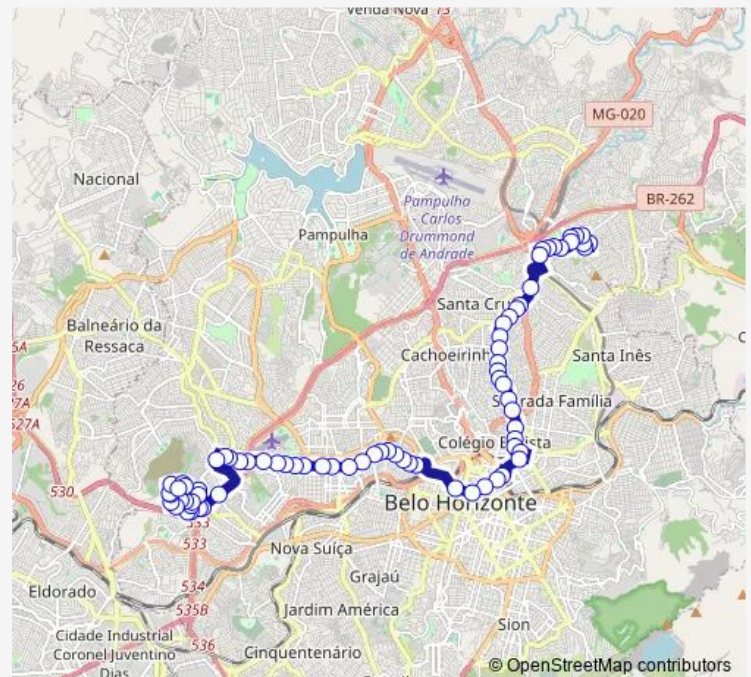

### Route schedule

Rua Patricio Barbosa 231 — Rua Jose Bento 93

Monday 03:50-01:50<sup>+1</sup>

Tuesday 03:50-01:50<sup>+1</sup>

Wednesday 03:50-01:50<sup>+1</sup>

Thursday 03:50-01:50<sup>+1</sup>

Friday 03:50-01:50<sup>+1</sup>

### Route info

Direction: Rua Patricio Barbosa 231

Stops: 73

Trip Duration: 1 hour 3 min

4501 — California II / São Paulo

Rod Anel Rodoviario Celso Mello Azevedo 11950

Rua Para De Minas 1005

Rua Olinto Magalhaes 693