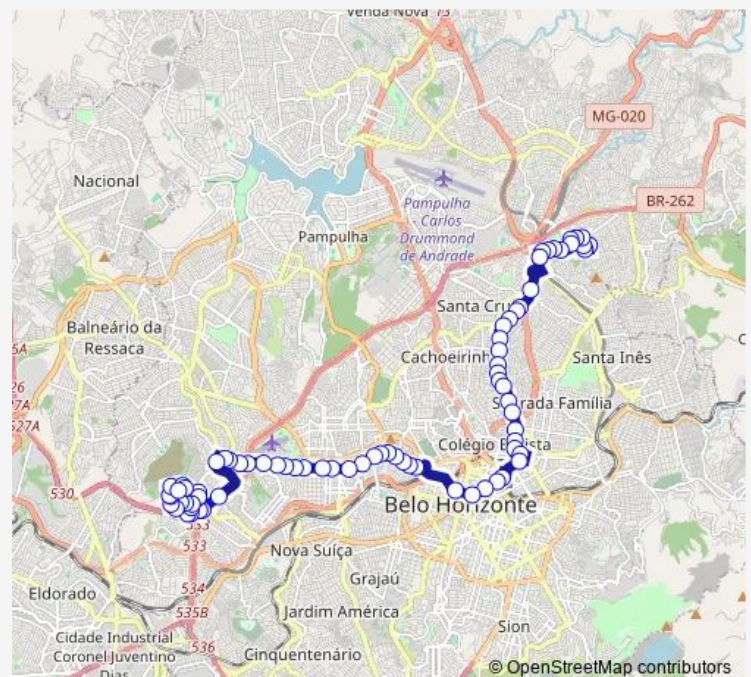

### Route schedule

Rua Jose Bento 93 — Rua Patricio Barbosa 231

Monday 02:50-00:50<sup>+1</sup>

Tuesday 02:50-00:50<sup>+1</sup>

Wednesday —

Thursday —

Friday —

Saturday 10:00-23:30

### Route info

Direction: Rua Jose Bento 93

Stops: 80

Trip Duration: 1 hour 7 min

4501 — California II / São Paulo

Rua Jacui 2227

Rua Jacui 2029

Rua Jacui 1839