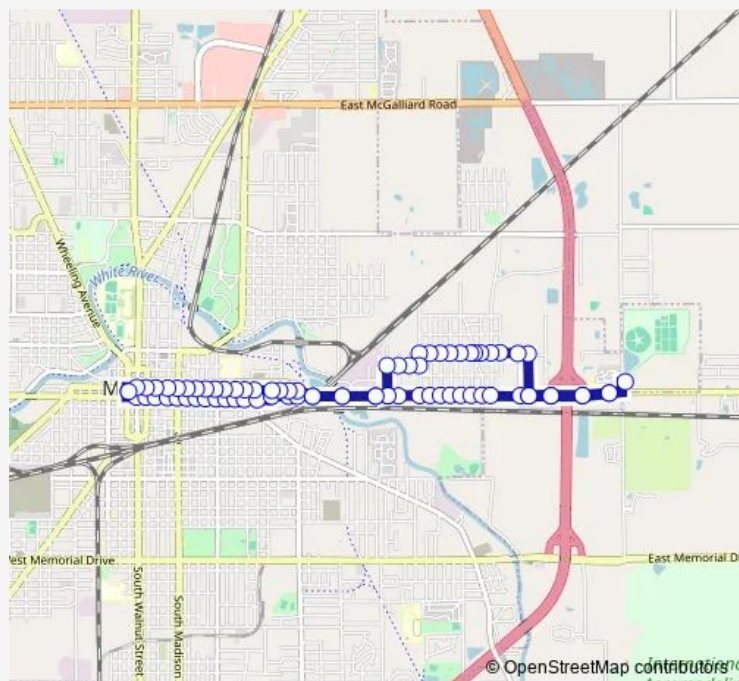

### Route schedule

Mits Station — Mits Station

Monday	06:30-17:00
Tuesday	06:30-17:00
Wednesday	06:30-17:00
Thursday	06:30-17:00
Friday	06:30-17:00
Saturday	09:45-16:45
Sunday	—

### Route info

Direction: Mits Station

Stops: 78

Trip Duration: 0 hour 25 min

East Jackson

Jackson/Grafton

Jackson/Manhattan

Jackson/Biltmore