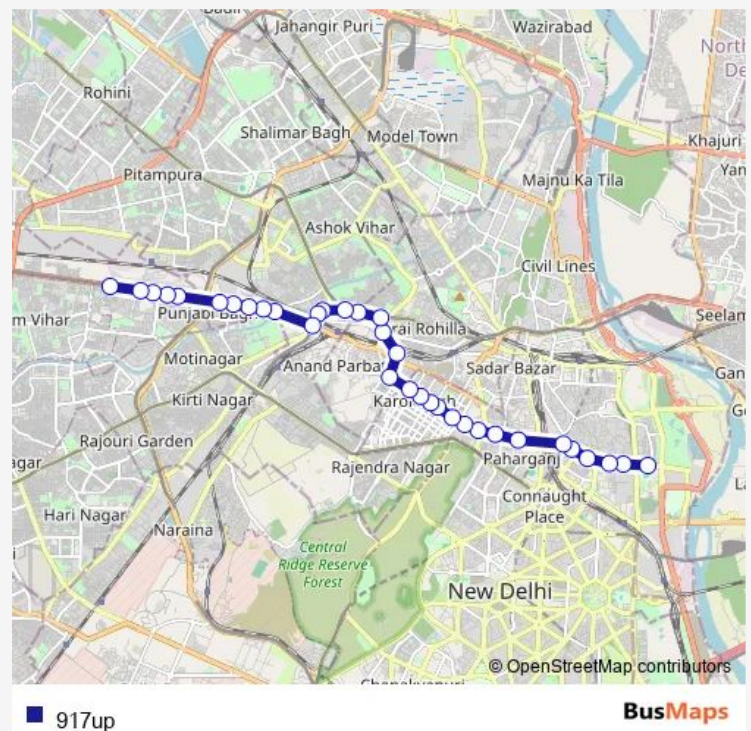

Shastri Nagar Metro Station

Shastri Nagar E Block

Shastri Nagar Shiv Mandir

Route schedule

Delhi Gate / Ambedkar Stadium Terminal — Madipur JJ Colony

Monday 07:08-22:12

Tuesday 07:08-22:12

Wednesday 07:08-22:12

Thursday 07:08-22:12

Friday 07:08-22:12

Saturday 07:08-22:12

Sunday 07:08-22:12

Route info

Direction: Delhi Gate / Ambedkar Stadium Terminal

Stops: 34

Trip Duration: 0 hour 57 min

Inderlok Metro Station

Inderlok

Zakhira Flyover

Ashok Park Main

Ram Pura

Jai Dev Park

Punjabi Bagh West Power House

Punjabi Bagh Terminal (Rohtak Road)