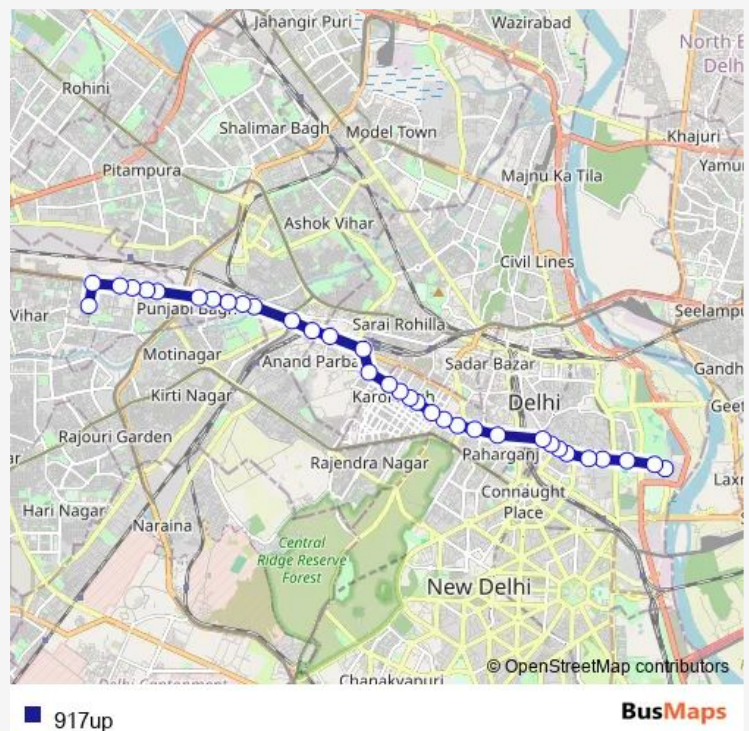

Anand Parvat Terminal

Sarai Rohila (Rohtak Road)

Anand Parvat Industrial Area

Route schedule

Delhi Sachivalaya (Rajghat Power House) — Madipur JJ Colony Terminal

Monday 06:00-20:52

Tuesday 06:00-20:52

Wednesday 06:00-20:52

Thursday 06:00-20:52

Friday 06:00-20:52

Saturday 06:00-20:52

Sunday 06:00-20:52

Route info

Direction: Delhi Sachivalaya (Rajghat Power House)

Stops: 34

Trip Duration: 0 hour 58 min