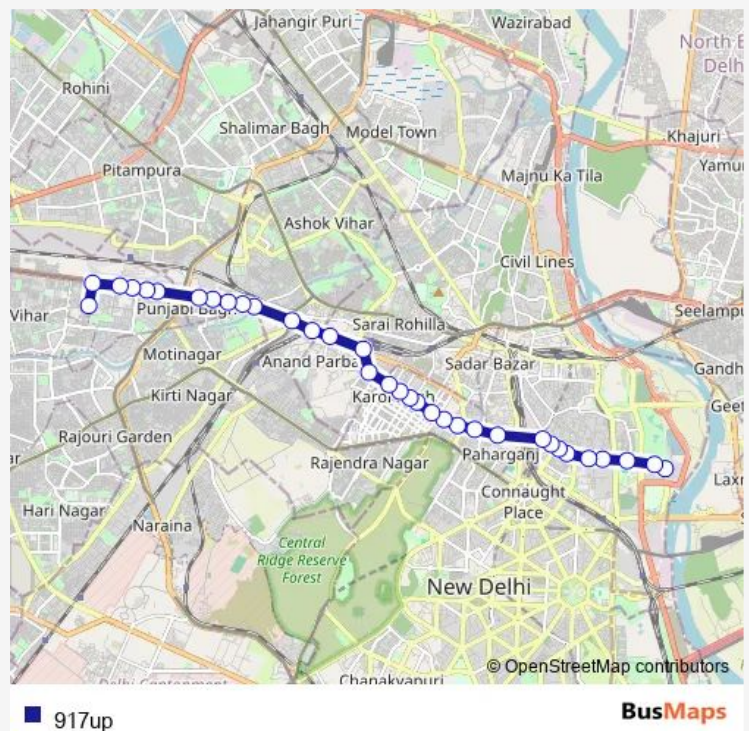

Anand Parvat Terminal

Sarai Rohila (Rohtak Road)

Anand Parvat Industrial Area

Route schedule

Delhi Sachivalaya (Rajghat Power House) — Madipur JJ Colony Terminal

Monday 06:00-20:52

Tuesday 06:00-20:52

Wednesday 06:00-20:52

Thursday 06:00-20:52

Friday 06:00-20:52

Saturday 06:00-20:52

Sunday 06:00-20:52

Route info

Direction: Delhi Sachivalaya (Rajghat Power House)

Stops: 34

Trip Duration: 0 hour 58 min