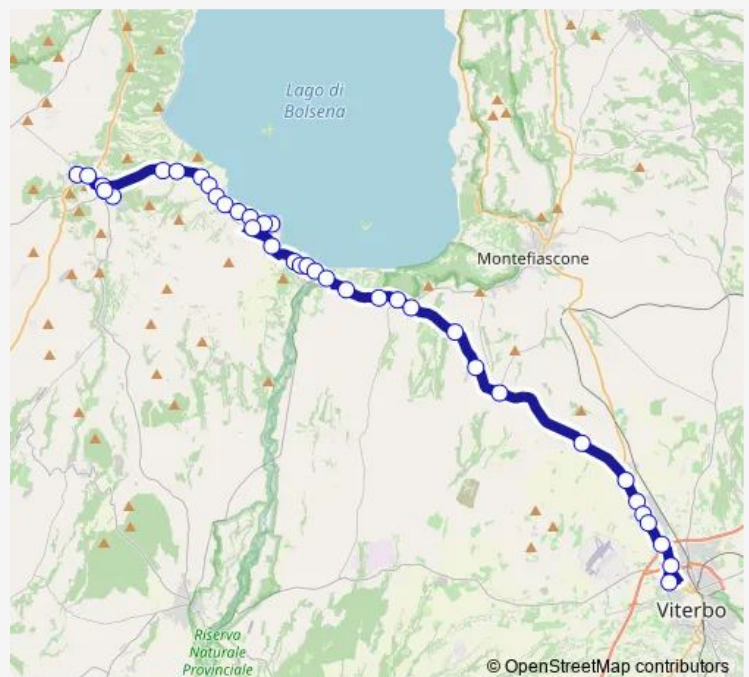

Monday 14:40

Tuesday 14:40

Wednesday 14:40

Thursday 14:40

Friday 14:40

Saturday 14:40

Sunday —

Route info

Direction: Valentano | Via Marconi Via Roma # f392

Stops: 39

Trip Duration: 0 hour 40 min

Valentano - Viterbo # Va152a

Marta | Piazza Umberto I # f580

Marta | Via Laertina Via De Gasperi # f581

Marta | Via Laertina Via Verentana # f582