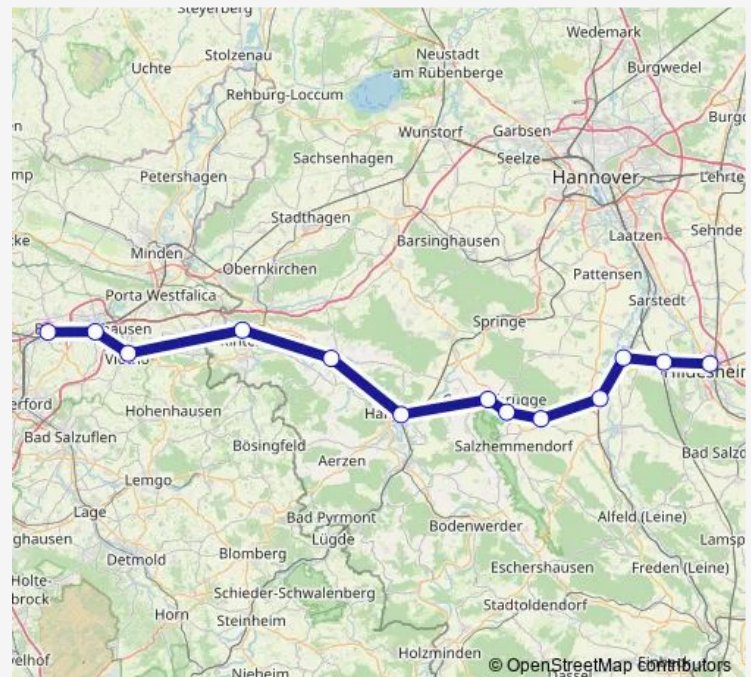

### Route schedule

Hildesheim Hbf — Löhne(Westf)

Monday 15:37-22:34

Tuesday 15:37-22:34

Wednesday 15:37-22:34

Thursday 15:37-22:34

Friday 15:37-22:34

Saturday 15:37-22:34

### Route info

Direction: Hildesheim Hbf

Stops: 13

Trip Duration: 1 hour 35 min

Rb77