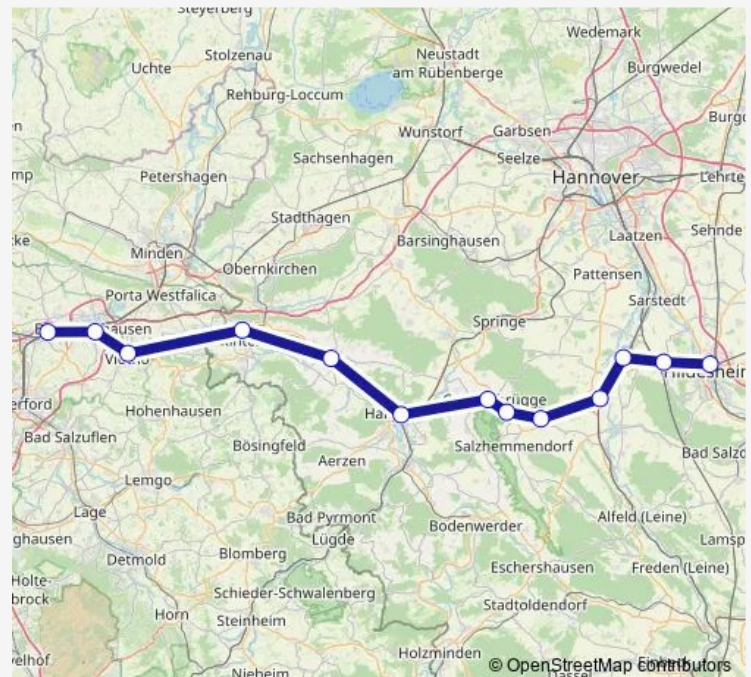

Thursday 06:46-21:46

Friday 06:46-22:46

Saturday 05:28-22:46

Sunday 07:29-21:46

Route info

Direction: Löhne(Westf)

Stops: 13

Trip Duration: 1 hour 34 min

■ RB77

Direction

Hildesheim Hbf — Löhne(Westf)

13 stops

[Open route schedule](#)

Hildesheim Hbf

Emmerke

Nordstemmen